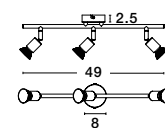

**BASE - 662001**  
Rust Metal  
LED GU10 1x10 Watt 230 Volt  
IP20 Bulb Excluded  
D: 8 W: 6.7 H: 10.9 cm

**BASE - 660001**  
Satin Nickel Metal  
LED GU10 1x10 Watt 230 Volt  
IP20 Bulb Excluded  
D: 8 W: 6.7 H: 10.9 cm

**BASE - 661001**  
Matt White Metal  
LED GU10 1x10 Watt 230 Volt  
IP20 Bulb Excluded  
D: 8 W: 6.7 H: 10.9 cm

**BASE - 660002**  
Satin Nickel Metal  
LED GU10 2x10 Watt 230 Volt  
IP20 Bulb Excluded  
L: 31 W: 8 H: 10.9 cm

**BASE - 661002**  
Matt White Metal  
LED GU10 2x10 Watt 230 Volt  
IP20 Bulb Excluded  
L: 31 W: 8 H: 10.9 cm

**BASE - 660003**  
Satin Nickel Metal  
LED GU10 3x10 Watt 230 Volt  
IP20 Bulb Excluded  
L: 49 W: 8 H: 10.9 cm

**BASE - 661004**  
Matt White Metal  
LED GU10 4x10 Watt 230 Volt  
IP20 Bulb Excluded  
L: 51 W: 8 H: 10.9 cm