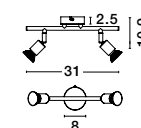

**BASE - 662001**  
Rust Metal  
LED GU10 1x10 Watt 230 Volt  
IP20 Bulb Excluded  
D: 8 W: 6.7 H: 10.9 cm

**BASE - 660001**  
Satin Nickel Metal  
LED GU10 1x10 Watt 230 Volt  
IP20 Bulb Excluded  
D: 8 W: 6.7 H: 10.9 cm

**BASE - 661001**  
Matt White Metal  
LED GU10 1x10 Watt 230 Volt  
IP20 Bulb Excluded  
D: 8 W: 6.7 H: 10.9 cm

**BASE - 660002**  
Satin Nickel Metal  
LED GU10 2x10 Watt 230 Volt  
IP20 Bulb Excluded  
L: 31 W: 8 H: 10.9 cm

**BASE - 661002**  
Matt White Metal  
LED GU10 2x10 Watt 230 Volt  
IP20 Bulb Excluded  
L: 31 W: 8 H: 10.9 cm

**BASE - 660003**  
Satin Nickel Metal  
LED GU10 3x10 Watt 230 Volt  
IP20 Bulb Excluded  
L: 49 W: 8 H: 10.9 cm

**BASE - 661004**  
Matt White Metal  
LED GU10 4x10 Watt 230 Volt  
IP20 Bulb Excluded  
L: 51 W: 8 H: 10.9 cm