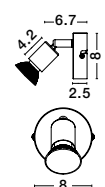

**BASE - 662001**  
Rust Metal  
LED GU10 1x10 Watt 230 Volt  
IP20 Bulb Excluded  
D: 8 W: 6.7 H: 10.9 cm

**BASE - 660001**  
Satin Nickel Metal  
LED GU10 1x10 Watt 230 Volt  
IP20 Bulb Excluded  
D: 8 W: 6.7 H: 10.9 cm

**BASE - 661001**  
Matt White Metal  
LED GU10 1x10 Watt 230 Volt  
IP20 Bulb Excluded  
D: 8 W: 6.7 H: 10.9 cm

**BASE - 660002**  
Satin Nickel Metal  
LED GU10 2x10 Watt 230 Volt  
IP20 Bulb Excluded  
L: 31 W: 8 H: 10.9 cm

**BASE - 661002**  
Matt White Metal  
LED GU10 2x10 Watt 230 Volt  
IP20 Bulb Excluded  
L: 31 W: 8 H: 10.9 cm

**BASE - 660003**  
Satin Nickel Metal  
LED GU10 3x10 Watt 230 Volt  
IP20 Bulb Excluded  
L: 49 W: 8 H: 10.9 cm

**BASE - 661004**  
Matt White Metal  
LED GU10 4x10 Watt 230 Volt  
IP20 Bulb Excluded  
L: 51 W: 8 H: 10.9 cm