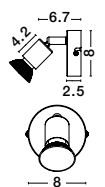

**BASE - 662001**  
Rust Metal  
LED GU10 1x10 Watt 230 Volt  
IP20 Bulb Excluded  
D: 8 W: 6.7 H: 10.9 cm

**BASE - 660001**  
Satin Nickel Metal  
LED GU10 1x10 Watt 230 Volt  
IP20 Bulb Excluded  
D: 8 W: 6.7 H: 10.9 cm

**BASE - 661001**  
Matt White Metal  
LED GU10 1x10 Watt 230 Volt  
IP20 Bulb Excluded  
D: 8 W: 6.7 H: 10.9 cm

**BASE - 660002**  
Satin Nickel Metal  
LED GU10 2x10 Watt 230 Volt  
IP20 Bulb Excluded  
L: 31 W: 8 H: 10.9 cm

**BASE - 661002**  
Matt White Metal  
LED GU10 2x10 Watt 230 Volt  
IP20 Bulb Excluded  
L: 31 W: 8 H: 10.9 cm

**BASE - 660003**  
Satin Nickel Metal  
LED GU10 3x10 Watt 230 Volt  
IP20 Bulb Excluded  
L: 49 W: 8 H: 10.9 cm

**BASE - 661004**  
Matt White Metal  
LED GU10 4x10 Watt 230 Volt  
IP20 Bulb Excluded  
L: 51 W: 8 H: 10.9 cm