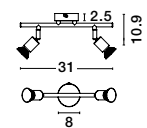

**BASE - 662001**  
Rust Metal  
LED GU10 1x10 Watt 230 Volt  
IP20 Bulb Excluded  
D: 8 W: 6.7 H: 10.9 cm

**BASE - 660001**  
Satin Nickel Metal  
LED GU10 1x10 Watt 230 Volt  
IP20 Bulb Excluded  
D: 8 W: 6.7 H: 10.9 cm

**BASE - 661001**  
Matt White Metal  
LED GU10 1x10 Watt 230 Volt  
IP20 Bulb Excluded  
D: 8 W: 6.7 H: 10.9 cm

**BASE - 660002**  
Satin Nickel Metal  
LED GU10 2x10 Watt 230 Volt  
IP20 Bulb Excluded  
L: 31 W: 8 H: 10.9 cm

**BASE - 661002**  
Matt White Metal  
LED GU10 2x10 Watt 230 Volt  
IP20 Bulb Excluded  
L: 31 W: 8 H: 10.9 cm

**BASE - 660003**  
Satin Nickel Metal  
LED GU10 3x10 Watt 230 Volt  
IP20 Bulb Excluded  
L: 49 W: 8 H: 10.9 cm

**BASE - 661004**  
Matt White Metal  
LED GU10 4x10 Watt 230 Volt  
IP20 Bulb Excluded  
L: 51 W: 8 H: 10.9 cm