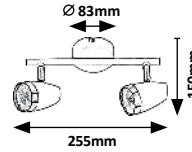

6666

KAREN

6512

6666 (M) (P)

LED / 4W
(280lm, 3000K) incl.
IP20 •
white/chrome

5 998250 366661

6667 (M) (P)

LED / 8W
(560lm, 3000K) incl.
IP20
white/chrome

5 998250 366678

6668 (M) (P)

LED / 12W
(840lm, 3000K) incl.
IP20
white/chrome

5 998250 366685

6669 (M) (P)

LED / 16W
(1120lm, 3000K) incl.
IP20
white/chrome

5 998250 366692