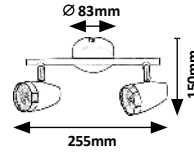

6666

KAREN

6666

6667

6512

6668

6669

6666 (M) (P)

LED / 4W
(280lm, 3000K) incl.
IP20 •
white/chrome

5 998250 366661

6667 (M) (P)

LED / 8W
(560lm, 3000K) incl.
IP20
white/chrome

5 998250 366678

6668 (M) (P)

LED / 12W
(840lm, 3000K) incl.
IP20
white/chrome

5 998250 366685

6669 (M) (P)

LED / 16W
(1120lm, 3000K) incl.
IP20
white/chrome

5 998250 366692