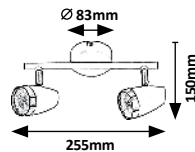

6666

KAREN

6666

6667

6512

6668

6669

6666 (M) (P)

LED / 4W
(280lm, 3000K) incl.
IP20 •
white/chrome

5 998250 366661

6667 (M) (P)

LED / 8W
(560lm, 3000K) incl.
IP20
white/chrome

5 998250 366678

6668 (M) (P)

LED / 12W
(840lm, 3000K) incl.
IP20
white/chrome

5 998250 366685

6669 (M) (P)

LED / 16W
(1120lm, 3000K) incl.
IP20
white/chrome

5 998250 366692