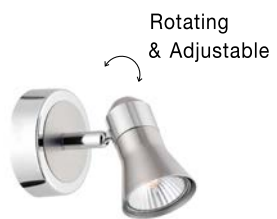

Rotating & Adjustable

**CONO - 668001**  
 White Aluminium  
 LED GU10 1x10 Watt 230 Volt  
 IP20 Bulb Excluded  
 D: 8 W: 13.5 H: 15.7 cm

Rotating & Adjustable

**CONO - 668002**  
 Matt White Aluminium  
 LED GU10 2x10 Watt 230 Volt  
 IP20 Bulb excluded  
 L: 25.5 W: 8 H: 19 cm

Rotating & Adjustable

**GALERIA - 663001**  
 Satin Nickel  
 Chrome Aluminium  
 LED GU10 1x10 Watt 230 Volt  
 IP20 Bulb Excluded  
 D: 8 W: 11.5 H: 11 cm

Rotating & Adjustable

**GALERIA - 663002**  
 Satin Nickel  
 Chrome Aluminium  
 LED GU10 2x10 Watt 230 Volt  
 IP20 Bulb Excluded  
 L: 25 H: 16.5 cm

Rotating & Adjustable

GL 6670011

**PUBLICO - 667003**  
 Opal Glass  
 Satin Nickel Metal  
 LED E14 3x5 Watt 230 Volt  
 IP20 Bulb Excluded  
 L: 52 W: 7.8 H: 16.2 cm

Rotating & Adjustable

GL 6670011

**PUBLICO - 667002**  
 Opal Glass  
 Satin Nickel Metal  
 LED E14 2x5 Watt 230 Volt  
 IP20 Bulb Excluded  
 L: 34.2 W: 7.8 H: 16.2 cm

Rotating & Adjustable

GL 6670011

**PUBLICO - 667001**  
 Opal Glass  
 Satin Nickel Metal  
 LED E14 1x5 Watt 230 Volt  
 IP20 Bulb Excluded  
 D: 8 W: 13 H: 10.5 cm