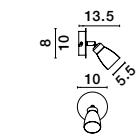

Rotating & Adjustable

**CONO - 668001**  
 White Aluminium  
 LED GU10 1x10 Watt 230 Volt  
 IP20 Bulb Excluded  
 D: 8 W: 13.5 H: 15.7 cm

Rotating & Adjustable

**CONO - 668002**  
 Matt White Aluminium  
 LED GU10 2x10 Watt 230 Volt  
 IP20 Bulb excluded  
 L: 25.5 W: 8 H: 19 cm

Rotating & Adjustable

**GALERIA - 663001**  
 Satin Nickel  
 Chrome Aluminium  
 LED GU10 1x10 Watt 230 Volt  
 IP20 Bulb Excluded  
 D: 8 W: 11.5 H: 11 cm

Rotating & Adjustable

**GALERIA - 663002**  
 Satin Nickel  
 Chrome Aluminium  
 LED GU10 2x10 Watt 230 Volt  
 IP20 Bulb Excluded  
 L: 25 H: 16.5 cm

Rotating & Adjustable

GL 6670011

**PUBLICO - 667003**  
 Opal Glass  
 Satin Nickel Metal  
 LED E14 3x5 Watt 230 Volt  
 IP20 Bulb Excluded  
 L: 52 W: 7.8 H: 16.2 cm

Rotating & Adjustable

GL 6670011

**PUBLICO - 667002**  
 Opal Glass  
 Satin Nickel Metal  
 LED E14 2x5 Watt 230 Volt  
 IP20 Bulb Excluded  
 L: 34.2 W: 7.8 H: 16.2 cm

Rotating & Adjustable

GL 6670011

**PUBLICO - 667001**  
 Opal Glass  
 Satin Nickel Metal  
 LED E14 1x5 Watt 230 Volt  
 IP20 Bulb Excluded  
 D: 8 W: 13 H: 10.5 cm