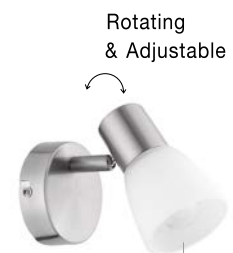

Rotating & Adjustable

**CONO - 668001**  
 White Aluminium  
 LED GU10 1x10 Watt 230 Volt  
 IP20 Bulb Excluded  
 D: 8 W: 13.5 H: 15.7 cm

Rotating & Adjustable

**CONO - 668002**  
 Matt White Aluminium  
 LED GU10 2x10 Watt 230 Volt  
 IP20 Bulb excluded  
 L: 25.5 W: 8 H: 19 cm

Rotating & Adjustable

**GALERIA - 663001**  
 Satin Nickel  
 Chrome Aluminium  
 LED GU10 1x10 Watt 230 Volt  
 IP20 Bulb Excluded  
 D: 8 W: 11.5 H: 11 cm

Rotating & Adjustable

**GALERIA - 663002**  
 Satin Nickel  
 Chrome Aluminium  
 LED GU10 2x10 Watt 230 Volt  
 IP20 Bulb Excluded  
 L: 25 H: 16.5 cm

Rotating & Adjustable

GL 6670011

**PUBLICO - 667003**  
 Opal Glass  
 Satin Nickel Metal  
 LED E14 3x5 Watt 230 Volt  
 IP20 Bulb Excluded  
 L: 52 W: 7.8 H: 16.2 cm

Rotating & Adjustable

GL 6670011

**PUBLICO - 667002**  
 Opal Glass  
 Satin Nickel Metal  
 LED E14 2x5 Watt 230 Volt  
 IP20 Bulb Excluded  
 L: 34.2 W: 7.8 H: 16.2 cm

Rotating & Adjustable

GL 6670011

**PUBLICO - 667001**  
 Opal Glass  
 Satin Nickel Metal  
 LED E14 1x5 Watt 230 Volt  
 IP20 Bulb Excluded  
 D: 8 W: 13 H: 10.5 cm