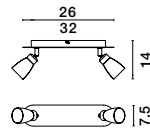

Rotating & Adjustable

**CONO - 668001**  
 White Aluminium  
 LED GU10 1x10 Watt 230 Volt  
 IP20 Bulb Excluded  
 D: 8 W: 13.5 H: 15.7 cm

Rotating & Adjustable

**CONO - 668002**  
 Matt White Aluminium  
 LED GU10 2x10 Watt 230 Volt  
 IP20 Bulb excluded  
 L: 25.5 W: 8 H: 19 cm

Rotating & Adjustable

**GALERIA - 663001**  
 Satin Nickel  
 Chrome Aluminium  
 LED GU10 1x10 Watt 230 Volt  
 IP20 Bulb Excluded  
 D: 8 W: 11.5 H: 11 cm

Rotating & Adjustable

**GALERIA - 663002**  
 Satin Nickel  
 Chrome Aluminium  
 LED GU10 2x10 Watt 230 Volt  
 IP20 Bulb Excluded  
 L: 25 H: 16.5 cm

Rotating & Adjustable

GL 6670011

**PUBLICO - 667003**  
 Opal Glass  
 Satin Nickel Metal  
 LED E14 3x5 Watt 230 Volt  
 IP20 Bulb Excluded  
 L: 52 W: 7.8 H: 16.2 cm

Rotating & Adjustable

GL 6670011

**PUBLICO - 667002**  
 Opal Glass  
 Satin Nickel Metal  
 LED E14 2x5 Watt 230 Volt  
 IP20 Bulb Excluded  
 L: 34.2 W: 7.8 H: 16.2 cm

Rotating & Adjustable

GL 6670011

**PUBLICO - 667001**  
 Opal Glass  
 Satin Nickel Metal  
 LED E14 1x5 Watt 230 Volt  
 IP20 Bulb Excluded  
 D: 8 W: 13 H: 10.5 cm