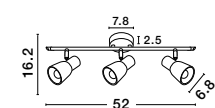

Rotating & Adjustable

**CONO - 668001**  
 White Aluminium  
 LED GU10 1x10 Watt 230 Volt  
 IP20 Bulb Excluded  
 D: 8 W: 13.5 H: 15.7 cm

Rotating & Adjustable

**CONO - 668002**  
 Matt White Aluminium  
 LED GU10 2x10 Watt 230 Volt  
 IP20 Bulb excluded  
 L: 25.5 W: 8 H: 19 cm

Rotating & Adjustable

**GALERIA - 663001**  
 Satin Nickel  
 Chrome Aluminium  
 LED GU10 1x10 Watt 230 Volt  
 IP20 Bulb Excluded  
 D: 8 W: 11.5 H: 11 cm

Rotating & Adjustable

**GALERIA - 663002**  
 Satin Nickel  
 Chrome Aluminium  
 LED GU10 2x10 Watt 230 Volt  
 IP20 Bulb Excluded  
 L: 25 H: 16.5 cm

Rotating & Adjustable

GL 6670011

**PUBLICO - 667003**  
 Opal Glass  
 Satin Nickel Metal  
 LED E14 3x5 Watt 230 Volt  
 IP20 Bulb Excluded  
 L: 52 W: 7.8 H: 16.2 cm

Rotating & Adjustable

GL 6670011

**PUBLICO - 667002**  
 Opal Glass  
 Satin Nickel Metal  
 LED E14 2x5 Watt 230 Volt  
 IP20 Bulb Excluded  
 L: 34.2 W: 7.8 H: 16.2 cm

Rotating & Adjustable

GL 6670011

**PUBLICO - 667001**  
 Opal Glass  
 Satin Nickel Metal  
 LED E14 1x5 Watt 230 Volt  
 IP20 Bulb Excluded  
 D: 8 W: 13 H: 10.5 cm