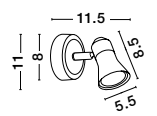

Rotating & Adjustable

**CONO - 668001**  
 White Aluminium  
 LED GU10 1x10 Watt 230 Volt  
 IP20 Bulb Excluded  
 D: 8 W: 13.5 H: 15.7 cm

Rotating & Adjustable

**CONO - 668002**  
 Matt White Aluminium  
 LED GU10 2x10 Watt 230 Volt  
 IP20 Bulb excluded  
 L: 25.5 W: 8 H: 19 cm

Rotating & Adjustable

**GALERIA - 663001**  
 Satin Nickel  
 Chrome Aluminium  
 LED GU10 1x10 Watt 230 Volt  
 IP20 Bulb Excluded  
 D: 8 W: 11.5 H: 11 cm

Rotating & Adjustable

**GALERIA - 663002**  
 Satin Nickel  
 Chrome Aluminium  
 LED GU10 2x10 Watt 230 Volt  
 IP20 Bulb Excluded  
 L: 25 H: 16.5 cm

Rotating & Adjustable

GL 6670011

**PUBLICO - 667003**  
 Opal Glass  
 Satin Nickel Metal  
 LED E14 3x5 Watt 230 Volt  
 IP20 Bulb Excluded  
 L: 52 W: 7.8 H: 16.2 cm

Rotating & Adjustable

GL 6670011

**PUBLICO - 667002**  
 Opal Glass  
 Satin Nickel Metal  
 LED E14 2x5 Watt 230 Volt  
 IP20 Bulb Excluded  
 L: 34.2 W: 7.8 H: 16.2 cm

Rotating & Adjustable

GL 6670011

**PUBLICO - 667001**  
 Opal Glass  
 Satin Nickel Metal  
 LED E14 1x5 Watt 230 Volt  
 IP20 Bulb Excluded  
 D: 8 W: 13 H: 10.5 cm