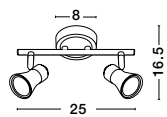

Rotating & Adjustable

**CONO - 668001**  
 White Aluminium  
 LED GU10 1x10 Watt 230 Volt  
 IP20 Bulb Excluded  
 D: 8 W: 13.5 H: 15.7 cm

Rotating & Adjustable

**CONO - 668002**  
 Matt White Aluminium  
 LED GU10 2x10 Watt 230 Volt  
 IP20 Bulb excluded  
 L: 25.5 W: 8 H: 19 cm

Rotating & Adjustable

**GALERIA - 663001**  
 Satin Nickel  
 Chrome Aluminium  
 LED GU10 1x10 Watt 230 Volt  
 IP20 Bulb Excluded  
 D: 8 W: 11.5 H: 11 cm

Rotating & Adjustable

**GALERIA - 663002**  
 Satin Nickel  
 Chrome Aluminium  
 LED GU10 2x10 Watt 230 Volt  
 IP20 Bulb Excluded  
 L: 25 H: 16.5 cm

Rotating & Adjustable

GL 6670011

**PUBLICO - 667003**  
 Opal Glass  
 Satin Nickel Metal  
 LED E14 3x5 Watt 230 Volt  
 IP20 Bulb Excluded  
 L: 52 W: 7.8 H: 16.2 cm

Rotating & Adjustable

GL 6670011

**PUBLICO - 667002**  
 Opal Glass  
 Satin Nickel Metal  
 LED E14 2x5 Watt 230 Volt  
 IP20 Bulb Excluded  
 L: 34.2 W: 7.8 H: 16.2 cm

Rotating & Adjustable

GL 6670011

**PUBLICO - 667001**  
 Opal Glass  
 Satin Nickel Metal  
 LED E14 1x5 Watt 230 Volt  
 IP20 Bulb Excluded  
 D: 8 W: 13 H: 10.5 cm