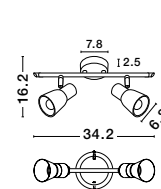

Rotating & Adjustable

**GALERIA - 663001**  
 Satin Nickel  
 Chrome Aluminium  
 LED GU10 1x10 Watt 230 Volt  
 IP20 Bulb Excluded  
 D: 8 W: 11.5 H: 11 cm

Rotating & Adjustable

**GALERIA - 663002**  
 Satin Nickel  
 Chrome Aluminium  
 LED GU10 2x10 Watt 230 Volt  
 IP20 Bulb Excluded  
 L: 25 H: 16.5 cm

Rotating & Adjustable

GL 6670011

**PUBLICO - 667003**  
 Opal Glass  
 Satin Nickel Metal  
 LED E14 3x5 Watt 230 Volt  
 IP20 Bulb Excluded  
 L: 52 W: 7.8 H: 16.2 cm

Rotating & Adjustable

GL 6670011

**PUBLICO - 667002**  
 Opal Glass  
 Satin Nickel Metal  
 LED E14 2x5 Watt 230 Volt  
 IP20 Bulb Excluded  
 L: 34.2 W: 7.8 H: 16.2 cm

Rotating & Adjustable

GL 6670011

**PUBLICO - 667001**  
 Opal Glass  
 Satin Nickel Metal  
 LED E14 1x5 Watt 230 Volt  
 IP20 Bulb Excluded  
 D: 8 W: 13 H: 10.5 cm