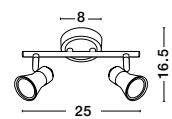

Rotating & Adjustable

**CONO - 668001**  
 White Aluminium  
 LED GU10 1x10 Watt 230 Volt  
 IP20 Bulb Excluded  
 D: 8 W: 13.5 H: 15.7 cm

Rotating & Adjustable

**CONO - 668002**  
 Matt White Aluminium  
 LED GU10 2x10 Watt 230 Volt  
 IP20 Bulb excluded  
 L: 25.5 W: 8 H: 19 cm

Rotating & Adjustable

**GALERIA - 663001**  
 Satin Nickel  
 Chrome Aluminium  
 LED GU10 1x10 Watt 230 Volt  
 IP20 Bulb Excluded  
 D: 8 W: 11.5 H: 11 cm

Rotating & Adjustable

**GALERIA - 663002**  
 Satin Nickel  
 Chrome Aluminium  
 LED GU10 2x10 Watt 230 Volt  
 IP20 Bulb Excluded  
 L: 25 H: 16.5 cm

Rotating & Adjustable

GL 6670011

**PUBLICO - 667003**  
 Opal Glass  
 Satin Nickel Metal  
 LED E14 3x5 Watt 230 Volt  
 IP20 Bulb Excluded  
 L: 52 W: 7.8 H: 16.2 cm

Rotating & Adjustable

GL 6670011

**PUBLICO - 667002**  
 Opal Glass  
 Satin Nickel Metal  
 LED E14 2x5 Watt 230 Volt  
 IP20 Bulb Excluded  
 L: 34.2 W: 7.8 H: 16.2 cm

Rotating & Adjustable

GL 6670011

**PUBLICO - 667001**  
 Opal Glass  
 Satin Nickel Metal  
 LED E14 1x5 Watt 230 Volt  
 IP20 Bulb Excluded  
 D: 8 W: 13 H: 10.5 cm