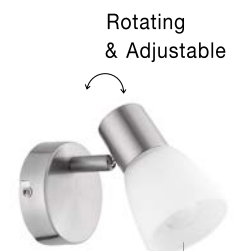

Rotating & Adjustable

**CONO - 668001**  
 White Aluminium  
 LED GU10 1x10 Watt 230 Volt  
 IP20 Bulb Excluded  
 D: 8 W: 13.5 H: 15.7 cm

Rotating & Adjustable

**CONO - 668002**  
 Matt White Aluminium  
 LED GU10 2x10 Watt 230 Volt  
 IP20 Bulb excluded  
 L: 25.5 W: 8 H: 19 cm

Rotating & Adjustable

**GALERIA - 663001**  
 Satin Nickel  
 Chrome Aluminium  
 LED GU10 1x10 Watt 230 Volt  
 IP20 Bulb Excluded  
 D: 8 W: 11.5 H: 11 cm

Rotating & Adjustable

**GALERIA - 663002**  
 Satin Nickel  
 Chrome Aluminium  
 LED GU10 2x10 Watt 230 Volt  
 IP20 Bulb Excluded  
 L: 25 H: 16.5 cm

Rotating & Adjustable

GL 6670011

**PUBLICO - 667003**  
 Opal Glass  
 Satin Nickel Metal  
 LED E14 3x5 Watt 230 Volt  
 IP20 Bulb Excluded  
 L: 52 W: 7.8 H: 16.2 cm

Rotating & Adjustable

GL 6670011

**PUBLICO - 667002**  
 Opal Glass  
 Satin Nickel Metal  
 LED E14 2x5 Watt 230 Volt  
 IP20 Bulb Excluded  
 L: 34.2 W: 7.8 H: 16.2 cm

Rotating & Adjustable

GL 6670011

**PUBLICO - 667001**  
 Opal Glass  
 Satin Nickel Metal  
 LED E14 1x5 Watt 230 Volt  
 IP20 Bulb Excluded  
 D: 8 W: 13 H: 10.5 cm