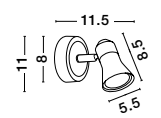

Rotating & Adjustable

**CONO - 668001**  
 White Aluminium  
 LED GU10 1x10 Watt 230 Volt  
 IP20 Bulb Excluded  
 D: 8 W: 13.5 H: 15.7 cm

Rotating & Adjustable

**CONO - 668002**  
 Matt White Aluminium  
 LED GU10 2x10 Watt 230 Volt  
 IP20 Bulb excluded  
 L: 25.5 W: 8 H: 19 cm

Rotating & Adjustable

**GALERIA - 663001**  
 Satin Nickel  
 Chrome Aluminium  
 LED GU10 1x10 Watt 230 Volt  
 IP20 Bulb Excluded  
 D: 8 W: 11.5 H: 11 cm

Rotating & Adjustable

**GALERIA - 663002**  
 Satin Nickel  
 Chrome Aluminium  
 LED GU10 2x10 Watt 230 Volt  
 IP20 Bulb Excluded  
 L: 25 H: 16.5 cm

Rotating & Adjustable

GL 6670011

**PUBLICO - 667003**  
 Opal Glass  
 Satin Nickel Metal  
 LED E14 3x5 Watt 230 Volt  
 IP20 Bulb Excluded  
 L: 52 W: 7.8 H: 16.2 cm

Rotating & Adjustable

GL 6670011

**PUBLICO - 667002**  
 Opal Glass  
 Satin Nickel Metal  
 LED E14 2x5 Watt 230 Volt  
 IP20 Bulb Excluded  
 L: 34.2 W: 7.8 H: 16.2 cm

Rotating & Adjustable

GL 6670011

**PUBLICO - 667001**  
 Opal Glass  
 Satin Nickel Metal  
 LED E14 1x5 Watt 230 Volt  
 IP20 Bulb Excluded  
 D: 8 W: 13 H: 10.5 cm