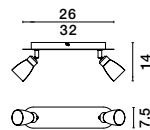

Rotating & Adjustable

**CONO - 668001**  
 White Aluminium  
 LED GU10 1x10 Watt 230 Volt  
 IP20 Bulb Excluded  
 D: 8 W: 13.5 H: 15.7 cm

Rotating & Adjustable

**CONO - 668002**  
 Matt White Aluminium  
 LED GU10 2x10 Watt 230 Volt  
 IP20 Bulb excluded  
 L: 25.5 W: 8 H: 19 cm

Rotating & Adjustable

**GALERIA - 663001**  
 Satin Nickel  
 Chrome Aluminium  
 LED GU10 1x10 Watt 230 Volt  
 IP20 Bulb Excluded  
 D: 8 W: 11.5 H: 11 cm

Rotating & Adjustable

**GALERIA - 663002**  
 Satin Nickel  
 Chrome Aluminium  
 LED GU10 2x10 Watt 230 Volt  
 IP20 Bulb Excluded  
 L: 25 H: 16.5 cm

Rotating & Adjustable

GL 6670011

**PUBLICO - 667003**  
 Opal Glass  
 Satin Nickel Metal  
 LED E14 3x5 Watt 230 Volt  
 IP20 Bulb Excluded  
 L: 52 W: 7.8 H: 16.2 cm

Rotating & Adjustable

GL 6670011

**PUBLICO - 667002**  
 Opal Glass  
 Satin Nickel Metal  
 LED E14 2x5 Watt 230 Volt  
 IP20 Bulb Excluded  
 L: 34.2 W: 7.8 H: 16.2 cm

Rotating & Adjustable

GL 6670011

**PUBLICO - 667001**  
 Opal Glass  
 Satin Nickel Metal  
 LED E14 1x5 Watt 230 Volt  
 IP20 Bulb Excluded  
 D: 8 W: 13 H: 10.5 cm