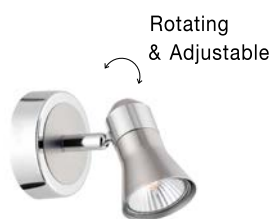

Rotating & Adjustable

**CONO - 668001**  
 White Aluminium  
 LED GU10 1x10 Watt 230 Volt  
 IP20 Bulb Excluded  
 D: 8 W: 13.5 H: 15.7 cm

Rotating & Adjustable

**CONO - 668002**  
 Matt White Aluminium  
 LED GU10 2x10 Watt 230 Volt  
 IP20 Bulb excluded  
 L: 25.5 W: 8 H: 19 cm

Rotating & Adjustable

**GALERIA - 663001**  
 Satin Nickel  
 Chrome Aluminium  
 LED GU10 1x10 Watt 230 Volt  
 IP20 Bulb Excluded  
 D: 8 W: 11.5 H: 11 cm

Rotating & Adjustable

**GALERIA - 663002**  
 Satin Nickel  
 Chrome Aluminium  
 LED GU10 2x10 Watt 230 Volt  
 IP20 Bulb Excluded  
 L: 25 H: 16.5 cm

Rotating & Adjustable

GL 6670011

**PUBLICO - 667003**  
 Opal Glass  
 Satin Nickel Metal  
 LED E14 3x5 Watt 230 Volt  
 IP20 Bulb Excluded  
 L: 52 W: 7.8 H: 16.2 cm

Rotating & Adjustable

GL 6670011

**PUBLICO - 667002**  
 Opal Glass  
 Satin Nickel Metal  
 LED E14 2x5 Watt 230 Volt  
 IP20 Bulb Excluded  
 L: 34.2 W: 7.8 H: 16.2 cm

Rotating & Adjustable

GL 6670011

**PUBLICO - 667001**  
 Opal Glass  
 Satin Nickel Metal  
 LED E14 1x5 Watt 230 Volt  
 IP20 Bulb Excluded  
 D: 8 W: 13 H: 10.5 cm