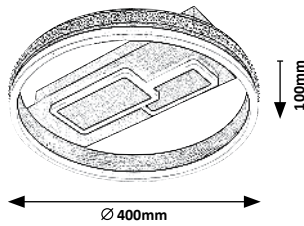

ROXANA

GUARANTEE
5
YEARS

LED
built-in

NATURAL
White

G
A
↑
G

6830

6830

(M) (A)

LED / 50W
(2450lm, 4000K) incl.
IP20
silver/white

5 998250 368306