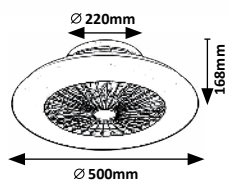

# DALFON

6858

6859

**6858** (M) (P)

LED / 40W  
(1700lm, 3000K-6500K) incl.  
IP20 • 520 • 40m<sup>2</sup>  
white/silver

5 998250 368580

**6859** (M) (P)

LED / 30W  
(1700lm, 3000K-6500K) incl.  
IP20 • 520 • 30m<sup>2</sup>  
white/silver