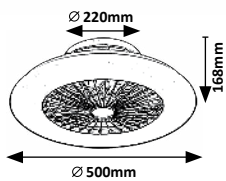

# DALFON

6858

6859

**6858** (M) (P)

LED / 40W  
(1700lm, 3000K-6500K) incl.  
IP20 • 520 • 40m<sup>2</sup>  
white/silver

5 998250 368580

**6859** (M) (P)

LED / 30W  
(1700lm, 3000K-6500K) incl.  
IP20 • 520 • 30m<sup>2</sup>  
white/silver