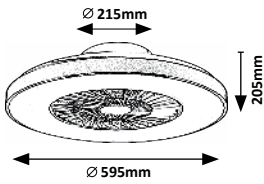

# DALFON

6858

6859

**6858** (M) (P)

LED / 40W  
(1700lm, 3000K-6500K) incl.  
IP20 • 520 • 40m<sup>2</sup>  
white/silver

5 998250 368580

**6859** (M) (P)

LED / 30W  
(1700lm, 3000K-6500K) incl.  
IP20 • 520 • 30m<sup>2</sup>  
white/silver