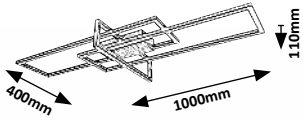

THABITA

6867

6869

6868

6867 (M) (P)

LED / 35W
(2500lm, 4000K) incl.
IP20
satin chrome/white

5 998250 368672

6868 (M) (P)