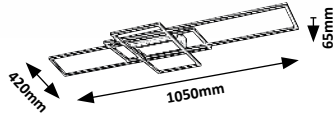

THABITA

6867

6869

6868

6867 (M) (P)

LED / 35W
(2500lm, 4000K) incl.
IP20
satin chrome/white

5 998250 368672

6868 (M) (P)