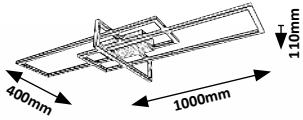

# THABITA

6867

6869

6868

6867 (M) (P)

LED / 35W  
(2500lm, 4000K) incl.  
IP20  
satin chrome/white

5 998250 368672

6868 (M) (P)