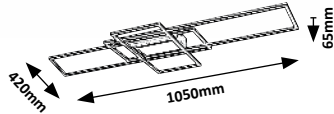

# THABITA

6867

6869

6868

6867 (M) (P)

LED / 35W  
(2500lm, 4000K) incl.  
IP20  
satin chrome/white

5 998250 368672

6868 (M) (P)