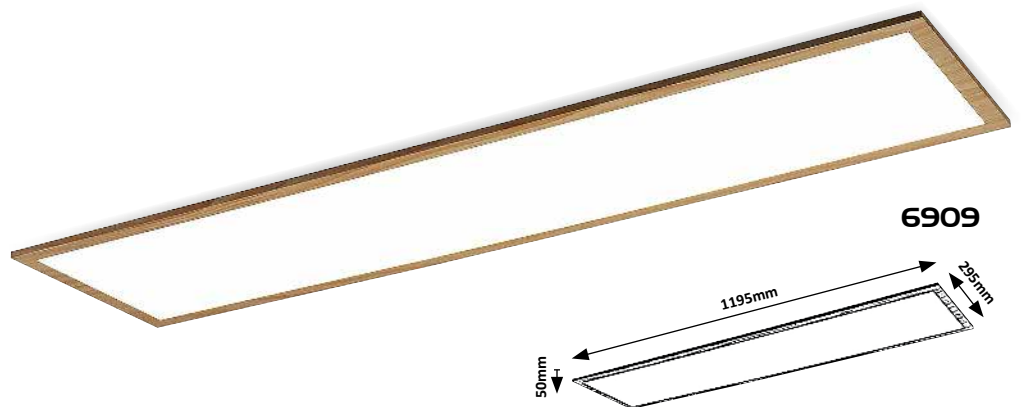

ALMOND

6907 (M) (P)

LED / 12W
(1260lm, 4000K) incl.
IP20
beech/white

6908 (M) (P)

LED / 40W
(4200lm, 4000K) incl.
IP20
beech/white

6909 (M) (P)

LED / 40W
(4200lm, 4000K) incl.
IP20
beech/white