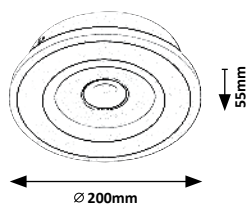

# TANELI

6958

6959

6960

6958

**6958** (M) (A)

LED / 20W  
(1300lm, 3000K-6000K) incl.  
IP20  
white/chrome

5 998250 369587

**6959** (M) (A)

LED / 20W  
(1300lm, 3000K-6000K) incl.  
IP20  
white/chrome

5 998250 369594

**6960** (M) (A)

LED / 12W  
(880lm, 3000K-6000K) incl.  
IP20  
white

5 998250 369600