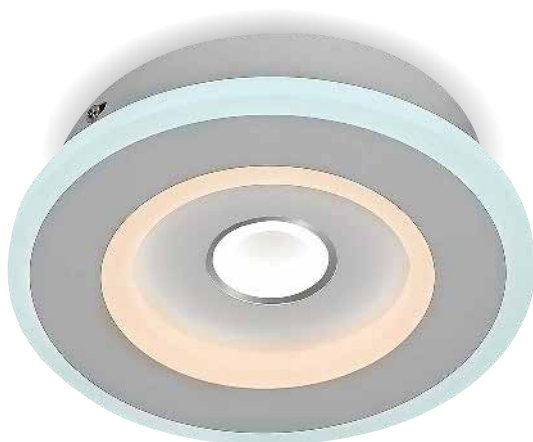

# TANELI

6958

6959

6960

6958

**6958** (M) (A)

LED / 20W  
(1300lm, 3000K-6000K) incl.  
IP20  
white/chrome

5 998250 369587

**6959** (M) (A)

LED / 20W  
(1300lm, 3000K-6000K) incl.  
IP20  
white/chrome

5 998250 369594

**6960** (M) (A)

LED / 12W  
(880lm, 3000K-6000K) incl.  
IP20  
white

5 998250 369600