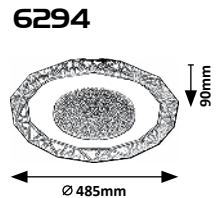

SIREN

6966 (M) (A)

LED / 18W
(1800lm, 3000K) incl.
IP20 • 19842
tinted colour

5 998250 369662

6967 (M) (A)

LED / 24W
(2400lm, 3000K) incl.
IP20 • 19843
tinted colour

5 998250 369679

1518 (M) (P)

LED / 48W
(3476lm, 3000K-6500K) incl.
IP20 • 19728 • 508
transparent/chrome

5 998250 315188

1519 (M) (P)

LED / 72W
(5728lm, 3000K-6500K) incl.
IP20 • 19729 • 508
transparent/chrome

5 998250 315195

6294 (M) (P)

LED / 50W
(3390lm, 4000K) incl.
IP20 • 19815
white

5 998250 362946