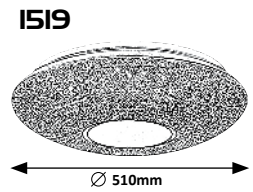

JILLIAN

CORALIA

SIREN

6966 (M) (A)

LED / 18W
(1800lm, 3000K) incl.
IP20 • 19842
tinted colour

5 998250 369662

6967 (M) (A)

LED / 24W
(2400lm, 3000K) incl.
IP20 • 19843
tinted colour

5 998250 369679

1518 (M) (P)

LED / 48W
(3476lm, 3000K-6500K) incl.
IP20 • 19728 • 508
transparent/chrome

5 998250 315188

1519 (M) (P)

LED / 72W
(5728lm, 3000K-6500K) incl.
IP20 • 19729 • 508
transparent/chrome

5 998250 315195

6294 (M) (P)

LED / 50W
(3390lm, 4000K) incl.
IP20 • 19815
white

5 998250 362946