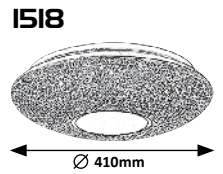

JILLIAN

CORALIA

SIREN

6966 (M) (A)

LED / 18W
(1800lm, 3000K) incl.
IP20 • 19842
tinted colour

5 998250 369662

6967 (M) (A)

LED / 24W
(2400lm, 3000K) incl.
IP20 • 19843
tinted colour

5 998250 369679

1518 (M) (P)

LED / 48W
(3476lm, 3000K-6500K) incl.
IP20 • 19728 • 508
transparent/chrome

5 998250 315188

1519 (M) (P)

LED / 72W
(5728lm, 3000K-6500K) incl.
IP20 • 19729 • 508
transparent/chrome

5 998250 315195

6294 (M) (P)

LED / 50W
(3390lm, 4000K) incl.
IP20 • 19815
white

5 998250 362946