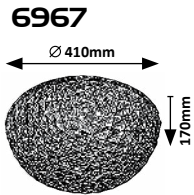

JILLIAN

CORALIA

SIREN

6966 (M) (A)

LED / 18W
(1800lm, 3000K) incl.
IP20 • 19842
tinted colour

5 998250 369662

6967 (M) (A)

LED / 24W
(2400lm, 3000K) incl.
IP20 • 19843
tinted colour

5 998250 369679

1518 (M) (P)

LED / 48W
(3476lm, 3000K-6500K) incl.
IP20 • 19728 • 508
transparent/chrome

5 998250 315188

1519 (M) (P)

LED / 72W
(5728lm, 3000K-6500K) incl.
IP20 • 19729 • 508
transparent/chrome

5 998250 315195

6294 (M) (P)

LED / 50W
(3390lm, 4000K) incl.
IP20 • 19815
white

5 998250 362946