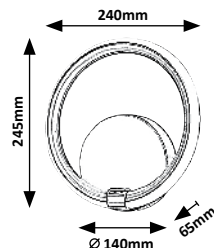

WILLOW

6969

6970

6969 (M) (P)

LED / 12W
(750lm, 4000K) incl.
IP20
matte black/white/chrome

5 998250 369693

6970 (M) (P)

LED / 48W
(2760lm, 4000K) incl.
IP20
matte black/white/chrome