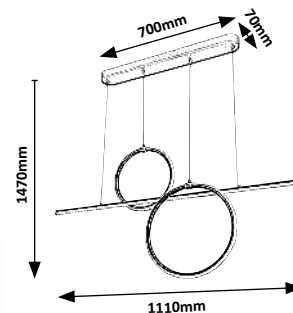

WILLOW

6969

6970

6969 (M) (P)

LED / 12W
(750lm, 4000K) incl.
IP20
matte black/white/chrome

5 998250 369693

6970 (M) (P)

LED / 48W
(2760lm, 4000K) incl.
IP20
matte black/white/chrome