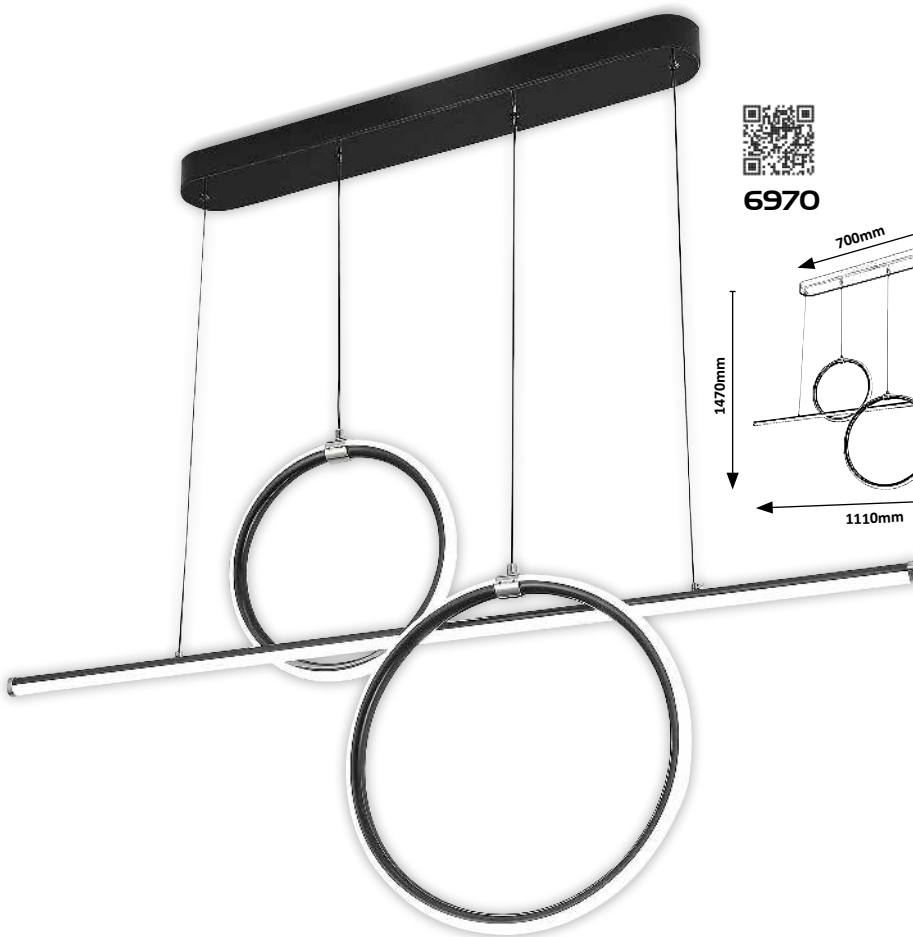

WILLOW

6969

6970

6969 (M) (P)

LED / 12W
(750lm, 4000K) incl.
IP20
matte black/white/chrome

5 998250 369693

6970 (M) (P)

LED / 48W
(2760lm, 4000K) incl.
IP20
matte black/white/chrome