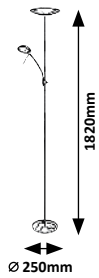

VLASTA

7006

LED 18W

LED 5W

OPHUS

3239

LED 18,5W

LED 4,5W

3240

LED 18,5W

LED 4,5W

3239, 3240

7006 **M P**

LED / 18W (1400lm, 3000K) + LED / 5W (400lm, 3000K) incl. IP20 • 19440 satin chrome

5 998250 370064

3239 **M G**

LED / 18,5W (2110lm, 3000K) incl. + LED / 4,5W (360lm, 3000K) incl. IP20 • 19897 • 19898 • satin chrome/transparent

5 998250 332390

3240 **M G**

LED / 18,5W (2110lm, 3000K) incl. + LED / 4,5W (360lm, 3000K) incl. IP20 • 19897 • 19898 • matte black/transparent

5 998250 332406