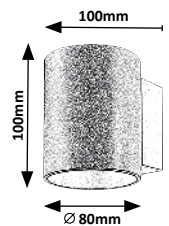

7017 (M)
 ☒ G9 / 1x max. 10W
 IP20
 matte black

7018 (M)
 ☒ G9 / 1x max. 10W
 IP20
 matte white

7019 (M)
 ☒ G9 / 1x max. 10W
 IP20
 brushed aluminium

7020 (M)
 ☒ G9 / 1x max. 10W
 IP20
 matte black

7021 (M)
 ☒ G9 / 1x max. 10W
 IP20
 matte white

7022 (M)
 ☒ G9 / 1x max. 10W
 IP20
 brushed aluminium