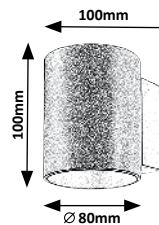

KAUNAS

INDIRECT

7021

7017 (M)
☒ G9 / 1x max. 10W
IP20
matte black

7018 (M)
☒ G9 / 1x max. 10W
IP20
matte white

7019 (M)
☒ G9 / 1x max. 10W
IP20
brushed aluminium

7020 (M)
☒ G9 / 1x max. 10W
IP20
matte black

7021 (M)
☒ G9 / 1x max. 10W
IP20
matte white

7022 (M)
☒ G9 / 1x max. 10W
IP20
brushed aluminium