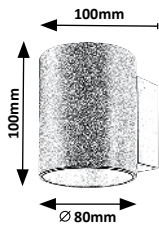

KAUNAS

INDIRECT

7020

7017 (M)
☒ G9 / 1x max. 10W
IP20
matte black

7018 (M)
☒ G9 / 1x max. 10W
IP20
matte white

7019 (M)
☒ G9 / 1x max. 10W
IP20
brushed aluminium

7020 (M)
☒ G9 / 1x max. 10W
IP20
matte black

7021 (M)
☒ G9 / 1x max. 10W
IP20
matte white

7022 (M)
☒ G9 / 1x max. 10W
IP20
brushed aluminium