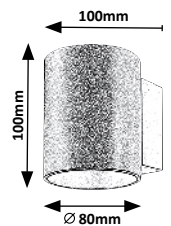

7017 (M)
 ☒ G9 / 1x max. 10W
 IP20
 matte black

7018 (M)
 ☒ G9 / 1x max. 10W
 IP20
 matte white

7019 (M)
 ☒ G9 / 1x max. 10W
 IP20
 brushed aluminium

7020 (M)
 ☒ G9 / 1x max. 10W
 IP20
 matte black

7021 (M)
 ☒ G9 / 1x max. 10W
 IP20
 matte white

7022 (M)
 ☒ G9 / 1x max. 10W
 IP20
 brushed aluminium