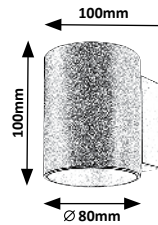

KAUNAS

INDIRECT

7021

7017 (M)
☒ G9 / 1x max. 10W
IP20
matte black

7018 (M)
☒ G9 / 1x max. 10W
IP20
matte white

7019 (M)
☒ G9 / 1x max. 10W
IP20
brushed aluminium

7020 (M)
☒ G9 / 1x max. 10W
IP20
matte black

7021 (M)
☒ G9 / 1x max. 10W
IP20
matte white

7022 (M)
☒ G9 / 1x max. 10W
IP20
brushed aluminium