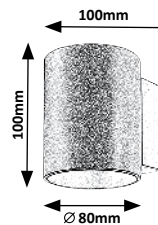

KAUNAS

INDIRECT

7021

7017 (M)
☒ G9 / 1x max. 10W
IP20
matte black

7018 (M)
☒ G9 / 1x max. 10W
IP20
matte white

7019 (M)
☒ G9 / 1x max. 10W
IP20
brushed aluminium

7020 (M)
☒ G9 / 1x max. 10W
IP20
matte black

7021 (M)
☒ G9 / 1x max. 10W
IP20
matte white

7022 (M)
☒ G9 / 1x max. 10W
IP20
brushed aluminium