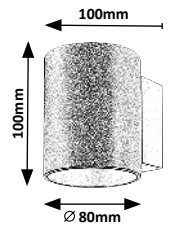

7017 (M)
 ☒ G9 / 1x max. 10W
 IP20
 matte black

7018 (M)
 ☒ G9 / 1x max. 10W
 IP20
 matte white

7019 (M)
 ☒ G9 / 1x max. 10W
 IP20
 brushed aluminium

7020 (M)
 ☒ G9 / 1x max. 10W
 IP20
 matte black

7021 (M)
 ☒ G9 / 1x max. 10W
 IP20
 matte white

7022 (M)
 ☒ G9 / 1x max. 10W
 IP20
 brushed aluminium