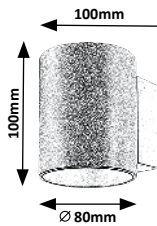

KAUNAS

INDIRECT

7020

7017 (M)
☒ G9 / 1x max. 10W
IP20
matte black

7018 (M)
☒ G9 / 1x max. 10W
IP20
matte white

7019 (M)
☒ G9 / 1x max. 10W
IP20
brushed aluminium

7020 (M)
☒ G9 / 1x max. 10W
IP20
matte black

7021 (M)
☒ G9 / 1x max. 10W
IP20
matte white

7022 (M)
☒ G9 / 1x max. 10W
IP20
brushed aluminium