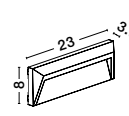

LUTON - 8403622
Dark Gray ABS
LED 1.6 Watt
212Lm 3000K IP65
100-220 Volt 50Hz
RC Driver Included
L: 23 W: 3.3 H: 8 cm