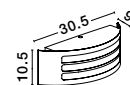

ZENITH . 713113
Dark Gray Aluminium
White Acrylic Diffuser
LED E27 1x12 Watt
220-240 Volt
Bulb Excluded IP44
L: 30.5 W: 9 H: 10.5 cm