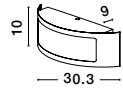

ZENITH . 9020933
 Dark Gray Stainless Aluminium
 Anti-Glare Acrylic Diffuser
 LED E27 1x12 Watt
 220-240 Volt
 Bulb Excluded IP44
 L: 30.3 W: 9 H: 10 cm

ZENITH . 9020932
 Dark Gray Stainless Aluminium
 Anti-Glare Acrylic Diffuser
 LED E27 1x12 Watt
 220-240 Volt
 Bulb Excluded IP44
 L: 30.3 W: 9 H: 10 cm