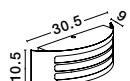

ZENITH . 713113
Dark Gray Aluminium
White Acrylic Diffuser
LED E27 1x12 Watt
220-240 Volt
Bulb Excluded IP44
L: 30.5 W: 9 H: 10.5 cm