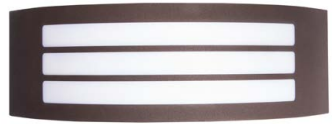

ZENITH . 9020933
 Dark Gray Stainless Aluminium
 Anti-Glare Acrylic Diffuser
 LED E27 1x12 Watt
 220-240 Volt
 Bulb Excluded IP44
 L: 30.3 W: 9 H: 10 cm

ZENITH . 9020932
 Dark Gray Stainless Aluminium
 Anti-Glare Acrylic Diffuser
 LED E27 1x12 Watt
 220-240 Volt
 Bulb Excluded IP44
 L: 30.3 W: 9 H: 10 cm

ZENITH . 713212
 Dark Gray Aluminium
 White Acrylic Diffuser
 LED E27 1x12 Watt
 220-240 Volt
 Bulb Excluded IP44
 L: 23 W: 9.5 H: 26.4 cm

ZENITH . 713514
 Dark Gray Aluminium
 White Acrylic Diffuser
 LED E27 1x12 Watt
 220-240 Volt
 Bulb Excluded IP44
 L: 23 W: 9.5 H: 26.4 cm

IP44

ZENITH . 713115
 White Aluminium
 White Acrylic Diffuser
 LED E27 1x12 Watt
 220-240 Volt
 Bulb Excluded IP44
 L: 30.5 W: 9 H: 10.5 cm

ZENITH . 713114
 Antique Brown Aluminium
 White Acrylic Diffuser
 LED E27 1x12 Watt
 220-240 Volt
 Bulb Excluded IP44
 L: 30.5 W: 9 H: 10.5 cm

ZENITH . 713113
 Dark Gray Aluminium
 White Acrylic Diffuser
 LED E27 1x12 Watt
 220-240 Volt
 Bulb Excluded IP44
 L: 30.5 W: 9 H: 10.5 cm

IP44