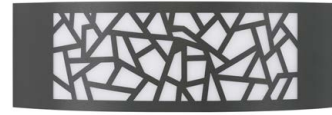

ZENITH . 9020933
 Dark Gray Stainless Aluminium
 Anti-Glare Acrylic Diffuser
 LED E27 1x12 Watt
 220-240 Volt
 Bulb Excluded IP44
 L: 30.3 W: 9 H: 10 cm

ZENITH . 9020932
 Dark Gray Stainless Aluminium
 Anti-Glare Acrylic Diffuser
 LED E27 1x12 Watt
 220-240 Volt
 Bulb Excluded IP44
 L: 30.3 W: 9 H: 10 cm

ZENITH . 713212
 Dark Gray Aluminium
 White Acrylic Diffuser
 LED E27 1x12 Watt
 220-240 Volt
 Bulb Excluded IP44
 L: 23 W: 9.5 H: 26.4 cm

ZENITH . 713514
 Dark Gray Aluminium
 White Acrylic Diffuser
 LED E27 1x12 Watt
 220-240 Volt
 Bulb Excluded IP44
 L: 23 W: 9.5 H: 26.4 cm

IP44

ZENITH . 713115
 White Aluminium
 White Acrylic Diffuser
 LED E27 1x12 Watt
 220-240 Volt
 Bulb Excluded IP44
 L: 30.5 W: 9 H: 10.5 cm

ZENITH . 713114
 Antique Brown Aluminium
 White Acrylic Diffuser
 LED E27 1x12 Watt
 220-240 Volt
 Bulb Excluded IP44
 L: 30.5 W: 9 H: 10.5 cm

ZENITH . 713113
 Dark Gray Aluminium
 White Acrylic Diffuser
 LED E27 1x12 Watt
 220-240 Volt
 Bulb Excluded IP44
 L: 30.5 W: 9 H: 10.5 cm

IP44