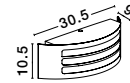

ZENITH . 713114
Antique Brown Aluminium
White Acrylic Diffuser
LED E27 1x12 Watt
220-240 Volt
Bulb Excluded IP44
L: 30.5 W: 9 H: 10.5 cm