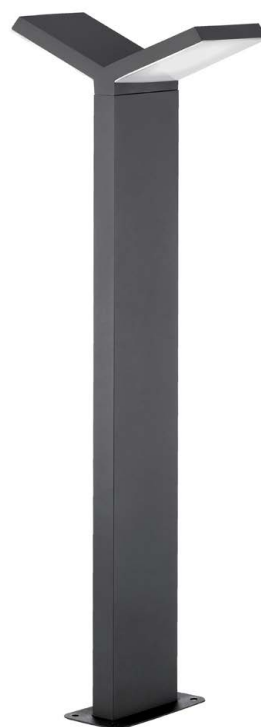

PARK - 711024

Aluminium Dark Gray
Acrylic Diffuser
LED 6 Watt 522Lm
3000K 220-240 Volt 50Hz
Beam Angle 120° IP54
AC Driver Included
L: 9 W: 14.5 H: 18 cm

PARK - 713124

Aluminium Dark Gray
Acrylic Diffuser
LED 2x6 Watt 1044Lm
3000K 220-240 Volt 50Hz
Beam Angle 120° IP54
AC Driver Included
L: 12.5 W: 22 H: 80 cm

PARK - 713123

Aluminium Dark Gray
Acrylic Diffuser
LED 6 Watt 522Lm
3000K 220-240 Volt 50Hz
Beam Angle 120° IP54
AC Driver Included
L: 12.5 W: 12 H: 80 cm

IP54