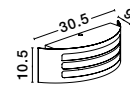

ZENITH . 713115
White Aluminium
White Acrylic Diffuser
LED E27 1x12 Watt
220-240 Volt
Bulb Excluded IP44
L: 30.5 W: 9 H: 10.5 cm