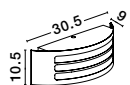

ZENITH . 713114
Antique Brown Aluminium
White Acrylic Diffuser
LED E27 1x12 Watt
220-240 Volt
Bulb Excluded IP44
L: 30.5 W: 9 H: 10.5 cm