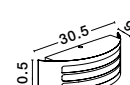

ZENITH . 713113
Dark Gray Aluminium
White Acrylic Diffuser
LED E27 1x12 Watt
220-240 Volt
Bulb Excluded IP44
L: 30.5 W: 9 H: 10.5 cm