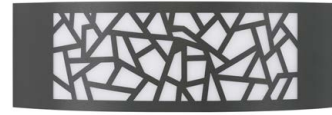

**ZENITH . 9020933**  
 Dark Gray Stainless Aluminium  
 Anti-Glare Acrylic Diffuser  
 LED E27 1x12 Watt  
 220-240 Volt  
 Bulb Excluded IP44  
 L: 30.3 W: 9 H: 10 cm

**ZENITH . 9020932**  
 Dark Gray Stainless Aluminium  
 Anti-Glare Acrylic Diffuser  
 LED E27 1x12 Watt  
 220-240 Volt  
 Bulb Excluded IP44  
 L: 30.3 W: 9 H: 10 cm

**ZENITH . 713212**  
 Dark Gray Aluminium  
 White Acrylic Diffuser  
 LED E27 1x12 Watt  
 220-240 Volt  
 Bulb Excluded IP44  
 L: 23 W: 9.5 H: 26.4 cm

**ZENITH . 713514**  
 Dark Gray Aluminium  
 White Acrylic Diffuser  
 LED E27 1x12 Watt  
 220-240 Volt  
 Bulb Excluded IP44  
 L: 23 W: 9.5 H: 26.4 cm

IP44

**ZENITH . 713115**  
 White Aluminium  
 White Acrylic Diffuser  
 LED E27 1x12 Watt  
 220-240 Volt  
 Bulb Excluded IP44  
 L: 30.5 W: 9 H: 10.5 cm

**ZENITH . 713114**  
 Antique Brown Aluminium  
 White Acrylic Diffuser  
 LED E27 1x12 Watt  
 220-240 Volt  
 Bulb Excluded IP44  
 L: 30.5 W: 9 H: 10.5 cm

**ZENITH . 713113**  
 Dark Gray Aluminium  
 White Acrylic Diffuser  
 LED E27 1x12 Watt  
 220-240 Volt  
 Bulb Excluded IP44  
 L: 30.5 W: 9 H: 10.5 cm

IP44