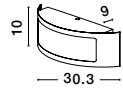

ZENITH . 9020933
Dark Gray Stainless Aluminium
Anti-Glare Acrylic Diffuser
LED E27 1x12 Watt
220-240 Volt
Bulb Excluded IP44
L: 30.3 W: 9 H: 10 cm