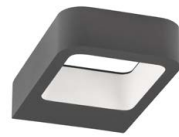

**BLISS - 819502**

Dark Gray Aluminium  
Acrylic Diffuser  
LED 7 Watt 708Lm  
3000K 220-240 Volt 50Hz  
Beam Angle 56° IP54  
AC Driver Included  
L: 15 W: 6 H: 16 cm

**BLISS - 819503**

Dark Gray Aluminium  
Acrylic Diffuser  
LED 7 Watt 708Lm  
3000K 220-240 Volt 50Hz  
Beam Angle 56° IP54  
AC Driver Included  
L: 15 W: 6 H: 50 cm

**ACQUA - 713312**

Dark Gray Aluminium  
Acrylic Diffuser  
LED 5 Watt 490Lm  
3000K 110-265 Volt 50Hz  
Beam Angle 38° IP54  
L: 12 W: 18 H: 5 cm

IP54

**ACQUA - 713313**

Dark Gray Aluminium  
Acrylic Diffuser  
LED 5 Watt 490Lm  
3000K 110-265 Volt 50Hz  
Beam Angle 38° IP54  
L: 12 W: 5 H: 80 cm