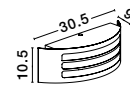

ZENITH . 713114
Antique Brown Aluminium
White Acrylic Diffuser
LED E27 1x12 Watt
220-240 Volt
Bulb Excluded IP44
L: 30.5 W: 9 H: 10.5 cm