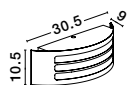

ZENITH . 713113
Dark Gray Aluminium
White Acrylic Diffuser
LED E27 1x12 Watt
220-240 Volt
Bulb Excluded IP44
L: 30.5 W: 9 H: 10.5 cm