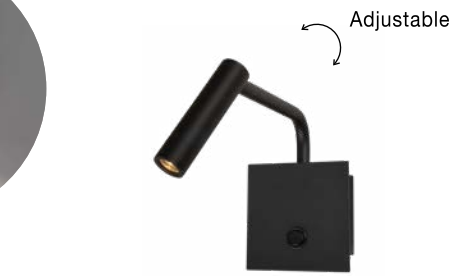

SICILY - 7140184
 Black Aluminium
 Adjustable
 LED Samsung 3 Watt
 190Lm 3000K IP20
 D: 8 W: 12 H: 80 cm

SICILY - 7140181
 Black Aluminium
 Adjustable
 Switch On/Off
 LED Samsung 3 Watt
 190Lm 3000K IP20
 L: 10 W: 16 H: 20 cm

SICILY - 7140182
 Black Aluminium
 Adjustable
 Switch On/Off
 LED Samsung 3 Watt
 190Lm 3000K IP20
 Cable Length: 150 cm
 L: 17 W: 30 H: 55 cm

SICILY - 7140183
 Black Aluminium
 Adjustable
 LED Samsung 3 Watt
 190Lm 3000K IP20
 Cable Length: 200 cm
 L: 26 W: 40 H: 150 cm