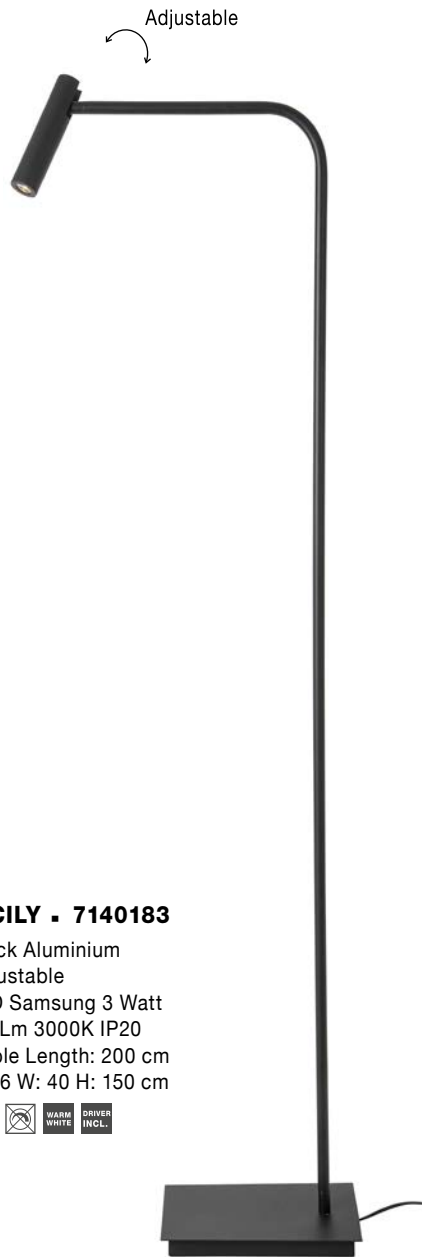

SICILY - 7140184
 Black Aluminium
 Adjustable
 LED Samsung 3 Watt
 190Lm 3000K IP20
 D: 8 W: 12 H: 80 cm

SICILY - 7140181
 Black Aluminium
 Adjustable
 Switch On/Off
 LED Samsung 3 Watt
 190Lm 3000K IP20
 L: 10 W: 16 H: 20 cm

SICILY - 7140182
 Black Aluminium
 Adjustable
 Switch On/Off
 LED Samsung 3 Watt
 190Lm 3000K IP20
 Cable Length: 150 cm
 L: 17 W: 30 H: 55 cm

SICILY - 7140183
 Black Aluminium
 Adjustable
 LED Samsung 3 Watt
 190Lm 3000K IP20
 Cable Length: 200 cm
 L: 26 W: 40 H: 150 cm