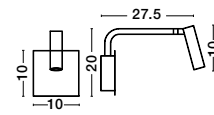

**SICILY - 7140184**  
 Black Aluminium  
 Adjustable  
 LED Samsung 3 Watt  
 190Lm 3000K IP20  
 D: 8 W: 12 H: 80 cm

**SICILY - 7140181**  
 Black Aluminium  
 Adjustable  
 Switch On/Off  
 LED Samsung 3 Watt  
 190Lm 3000K IP20  
 L: 10 W: 16 H: 20 cm

Adjustable

**SICILY - 7140182**  
 Black Aluminium  
 Adjustable  
 Switch On/Off  
 LED Samsung 3 Watt  
 190Lm 3000K IP20  
 Cable Length: 150 cm  
 L: 17 W: 30 H: 55 cm

Adjustable

Adjustable

**SICILY - 7140183**  
 Black Aluminium  
 Adjustable  
 LED Samsung 3 Watt  
 190Lm 3000K IP20  
 Cable Length: 200 cm  
 L: 26 W: 40 H: 150 cm