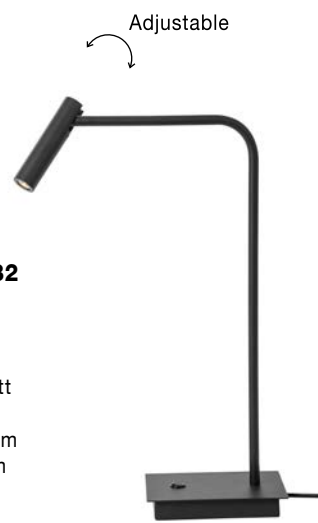

**SICILY - 7140184**  
 Black Aluminium  
 Adjustable  
 LED Samsung 3 Watt  
 190Lm 3000K IP20  
 D: 8 W: 12 H: 80 cm

**SICILY - 7140181**  
 Black Aluminium  
 Adjustable  
 Switch On/Off  
 LED Samsung 3 Watt  
 190Lm 3000K IP20  
 L: 10 W: 16 H: 20 cm

Adjustable

**SICILY - 7140182**  
 Black Aluminium  
 Adjustable  
 Switch On/Off  
 LED Samsung 3 Watt  
 190Lm 3000K IP20  
 Cable Length: 150 cm  
 L: 17 W: 30 H: 55 cm

Adjustable

Adjustable

**SICILY - 7140183**  
 Black Aluminium  
 Adjustable  
 LED Samsung 3 Watt  
 190Lm 3000K IP20  
 Cable Length: 200 cm  
 L: 26 W: 40 H: 150 cm