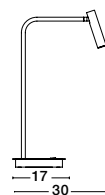

**SICILY - 7140184**  
 Black Aluminium  
 Adjustable  
 LED Samsung 3 Watt  
 190Lm 3000K IP20  
 D: 8 W: 12 H: 80 cm

**SICILY - 7140181**  
 Black Aluminium  
 Adjustable  
 Switch On/Off  
 LED Samsung 3 Watt  
 190Lm 3000K IP20  
 L: 10 W: 16 H: 20 cm

Adjustable

**SICILY - 7140182**  
 Black Aluminium  
 Adjustable  
 Switch On/Off  
 LED Samsung 3 Watt  
 190Lm 3000K IP20  
 Cable Length: 150 cm  
 L: 17 W: 30 H: 55 cm

Adjustable

Adjustable

**SICILY - 7140183**  
 Black Aluminium  
 Adjustable  
 LED Samsung 3 Watt  
 190Lm 3000K IP20  
 Cable Length: 200 cm  
 L: 26 W: 40 H: 150 cm