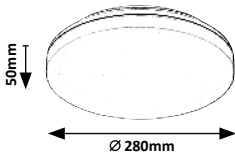

# PERNIK

7250

7265

**7250**

LED / 24W  
 (2400lm, 2565lm; 4000K) incl.  
 IP54  
 black/white

5 998250 372501

**7265**

LED / 24W  
 (2400lm, 2565lm; 3000K) incl.  
 IP54  
 black/white