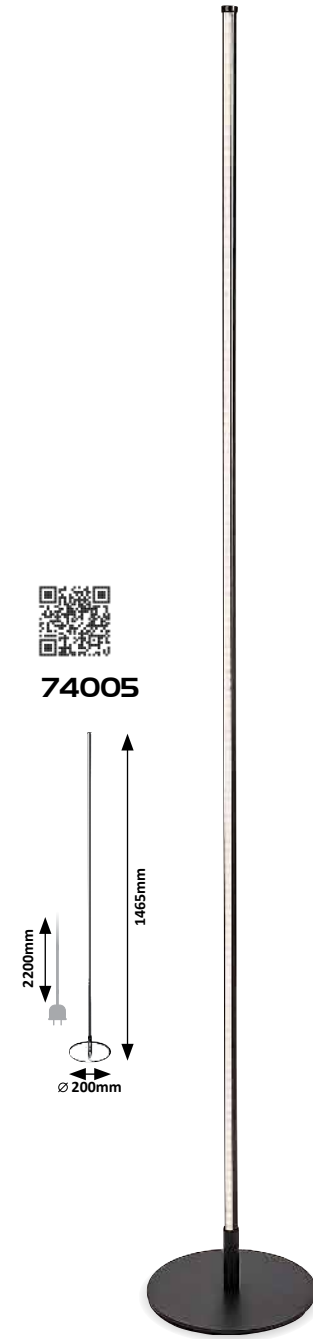

74004

RADER

74004

LUIGI

74005

74004 (M) (P)

LED / 11W
(570lm, 930lm;
3000K) incl. • IP20
black/white

5 996595 740047

74005 (M) (P)

LED / 18W
(1050lm, 1930lm;
3000K) incl. • IP20 •
black/white

5 996595 740054