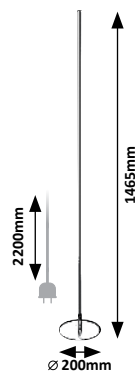

74004

RADER

74004

LUIGI

74005

74004 (M) (P)

LED / 11W
(570lm, 930lm;
3000K) incl. • IP20
black/white

5 996595 740047

74005 (M) (P)

LED / 18W
(1050lm, 1930lm;
3000K) incl. • IP20 •
black/white

5 996595 740054