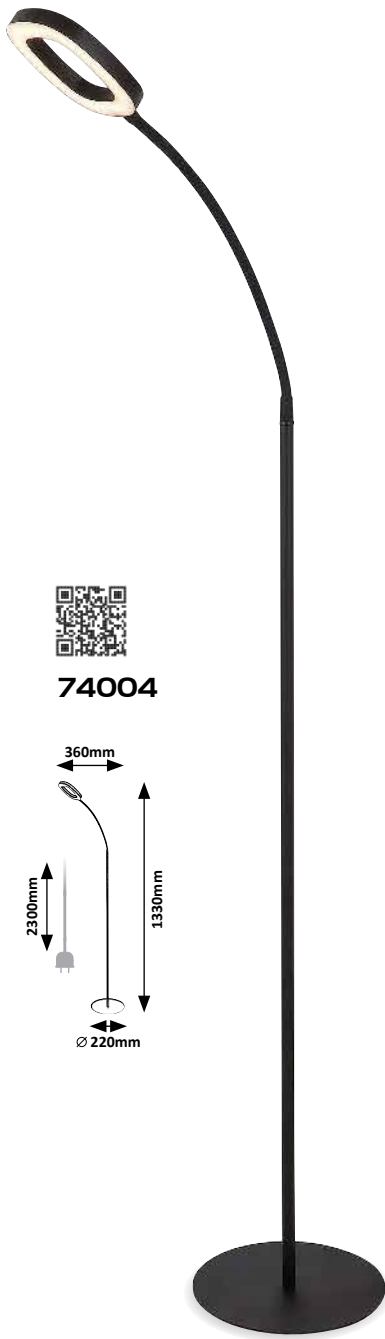

74004

RADER

74004

LUIGI

74005

74004 (M) (P)

LED / 11W
(570lm, 930lm;
3000K) incl. • IP20
black/white

5 996595 740047

74005 (M) (P)

LED / 18W
(1050lm, 1930lm;
3000K) incl. • IP20 •
black/white

5 996595 740054