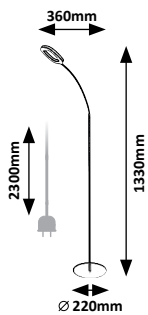

74004

RADER

74004

LUIGI

74005

74004 (M) (P)

LED / 11W
(570lm, 930lm;
3000K) incl. • IP20
black/white

5 996595 740047

74005 (M) (P)

LED / 18W
(1050lm, 1930lm;
3000K) incl. • IP20 •
black/white

5 996595 740054