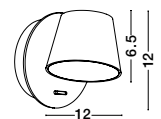

Adjustable

AMADEO - 8223601

White Aluminium & Acrylic
Adjustable
Switch On/Off
LED Edison 6 Watt 230 Volt
528Lm 3000K IP20
L: 12 W: 12 H: 12 cm

Adjustable

AMADEO - 8223602

Black Aluminium & Acrylic
Adjustable
Switch On/Off
LED Edison 6 Watt 230 Volt
528Lm 3000K IP20
L: 12 W: 12 H: 12 cm