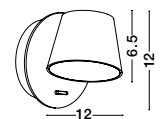

Rotating & Adjustable

UMBERTO - 7410401

Black Metal
Switch On/Off
LED GU10 1x10 Watt 230 Volt
IP20 Bulb Excluded
D: 15 H: 15 cm

Rotating & Adjustable

UMBERTO - 7410402

White Metal
Switch On/Off
LED GU10 1x10 Watt 230 Volt
IP20 Bulb Excluded
D: 15 H: 15 cm

Adjustable

AMADEO - 8223601

White Aluminium & Acrylic
Adjustable
Switch On/Off
LED Edison 6 Watt 230 Volt
528Lm 3000K IP20
L: 12 W: 12 H: 12 cm

Adjustable

AMADEO - 8223602

Black Aluminium & Acrylic
Adjustable
Switch On/Off
LED Edison 6 Watt 230 Volt
528Lm 3000K IP20
L: 12 W: 12 H: 12 cm