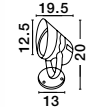

IP54

NORTH - 9240677

Black Aluminium & Glass
LED 10 Watt 700Lm
3000K 100-240 Volt 50Hz
Beam Angle 38° IP65
D: 9 W: 9.5 cm

NORTH - 9240678

Black Aluminium & Glass
LED 20 Watt 1500Lm
3000K 100-240 Volt 50Hz
Beam Angle 38° IP65
D: 12 W: 18 cm

NORTH - 9240679

Black Aluminium & Glass
LED 30 Watt 2800Lm
3000K 100-240 Volt 50Hz
Beam Angle 38° IP65
D: 15 W: 20.5 cm

NORTH - 742071

Aluminium Dark Gray & Glass
LED 18 Watt 1440Lm 3000K
100-240 Volt 50Hz
Beam Angle 48° IP65
W: 19.5 L: 13 H: 20-29 cm

IP65

INSIDE - 767801

Dark Gray Aluminium & Glass
LED GU10 1x7 Watt
220-240 Volt IP54
Bulb Excluded
D: 11 H: 20 cm

INSIDE - 875409

Dark Gray Aluminium & Glass
LED GU10 1x7 Watt
220-240 Volt IP54
Bulb Excluded
D: 7.5 W: 15 H: 36 cm