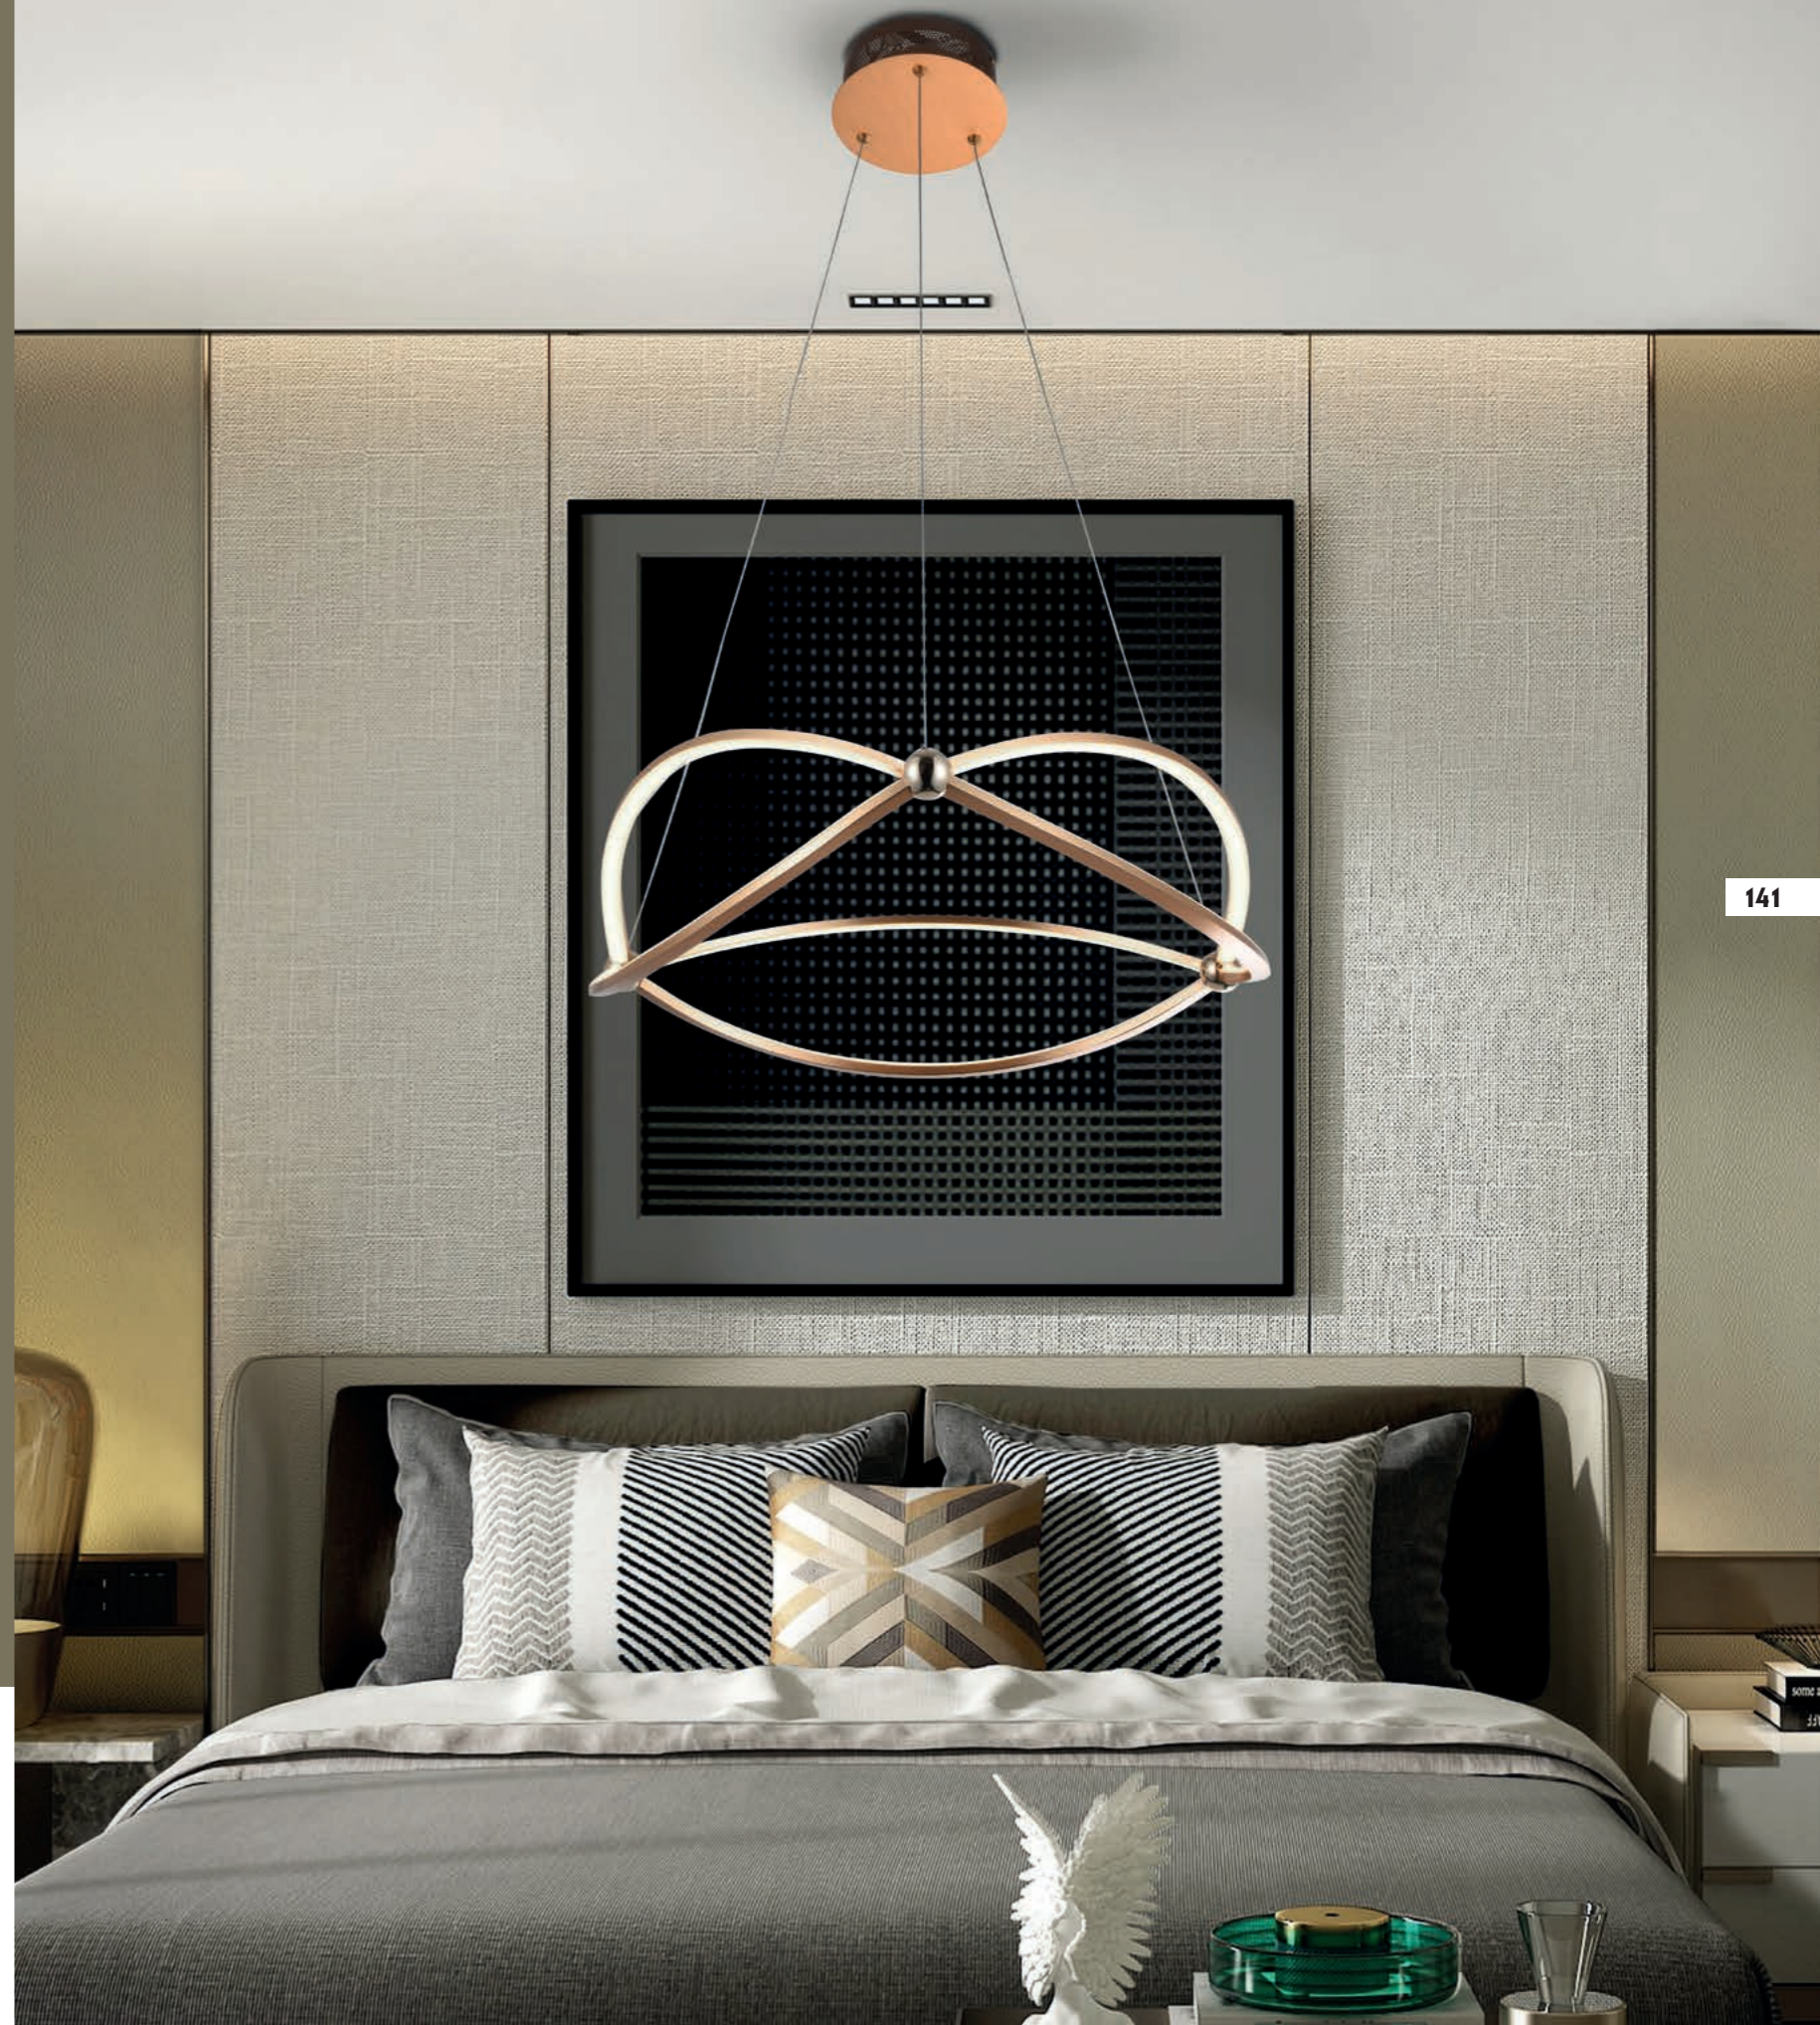

OCELLIS

140

141

757232

puntos/points 690

Ø57 ± 14 cm

LED 45W

4.050 lumen / 3.000 K

Peso/weight 1,5 Kg

Lámpara LED, realizada en aluminio cepillado, acabado oro rosa. Difusores de silicona opal. Regulable en altura.

LED lamp made of brushed aluminium, rose gold finish. Opal silicone diffuser. Adjustable height.