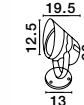

IP54

**NORTH - 9240677**  
 Black Aluminium & Glass  
 LED 10 Watt 700Lm  
 3000K 100-240 Volt 50Hz  
 Beam Angle 38° IP65  
 D: 9 W: 9.5 cm

**NORTH - 9240678**  
 Black Aluminium & Glass  
 LED 20 Watt 1500Lm  
 3000K 100-240 Volt 50Hz  
 Beam Angle 38° IP65  
 D: 12 W: 18 cm

**NORTH - 9240679**  
 Black Aluminium & Glass  
 LED 30 Watt 2800Lm  
 3000K 100-240 Volt 50Hz  
 Beam Angle 38° IP65  
 D: 15 W: 20.5 cm

**NORTH - 742071**  
 Aluminium Dark Gray & Glass  
 LED 18 Watt 1440Lm 3000K  
 100-240 Volt 50Hz  
 Beam Angle 48° IP65  
 W: 19.5 L: 13 H: 20-29 cm

IP65

**INSIDE - 767801**  
 Dark Gray Aluminium & Glass  
 LED GU10 1x7 Watt  
 220-240 Volt IP54  
 Bulb Excluded  
 D: 11 H: 20 cm

**INSIDE - 875409**  
 Dark Gray Aluminium & Glass  
 LED GU10 1x7 Watt  
 220-240 Volt IP54  
 Bulb Excluded  
 D: 7.5 W: 15 H: 36 cm