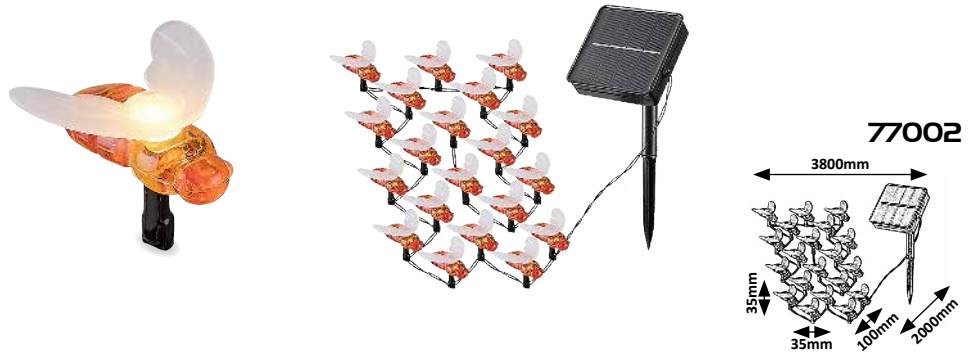

WIGRY

BOBUS

XIMPU

77001 (P)

LED / 0,06W
 (3lm, 8lm; 3000K) incl.
 DC 1,2V 600mAh incl. • IP44
 black/white

77002 (P)

LED / 0,06W
 (3lm, 8lm; 2700K) incl.
 DC 1,2V 600mAh incl. • IP44
 black/white

77003 (P)

LED / 0,1W
 (5lm, 10lm; 2700K) incl.
 DC 1,2V 1200mAh incl. • IP44
 black/white