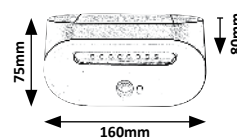

77006

BREZNO

77006

MOSELLE

77014

77014

77006

P

LED / 3,2W (145lm, 200lm; 4000K) incl.
DC 3,7V 1200mAh incl.
IP44 • 3-5m, 120°
black/white

77014

P

LED / 4W (300lm, 350lm; 4000K) incl.
DC 3,7V 1500mAh incl.
IP44 • 5-8m, 120°
black/transparent