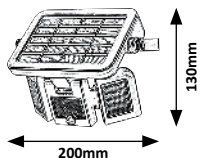

77020

77021