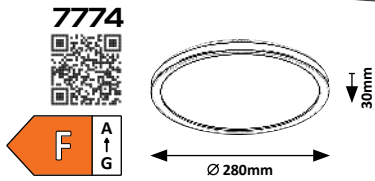

# INVERNESS

7774, 7775

**7774** (P)  
 LED / 15W  
 (1300lm, 2700K-6500K) incl.  
 IP44 • 555  
 black/white

5 998250 377742

**7775** (P)  
 LED / 15W  
 (1190lm, 2700K-6500K) incl.  
 IP44 • 555  
 black/white