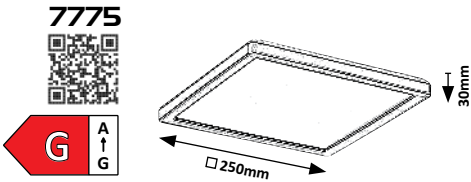

# INVERNESS

7774, 7775

**7774** (P)  
 LED / 15W  
 (1300lm, 2700K-6500K) incl.  
 IP44 • 555  
 black/white

5 998250 377742

**7775** (P)  
 LED / 15W  
 (1190lm, 2700K-6500K) incl.  
 IP44 • 555  
 black/white