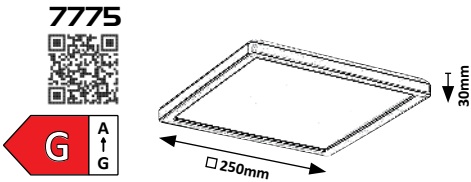

INVERNESS

7774, 7775

7774 (P)
 LED / 15W
 (1300lm, 2700K-6500K) incl.
 IP44 • 555
 black/white

5 998250 377742

7775 (P)
 LED / 15W
 (1190lm, 2700K-6500K) incl.
 IP44 • 555
 black/white

5 998250 377759