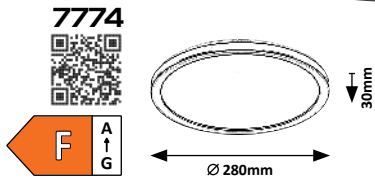

INVERNESS

7774, 7775

7774 (P)
 LED / 15W
 (1300lm, 2700K-6500K) incl.
 IP44 • 555
 black/white

5 998250 377742

7775 (P)
 LED / 15W
 (1190lm, 2700K-6500K) incl.
 IP44 • 555
 black/white

5 998250 377759