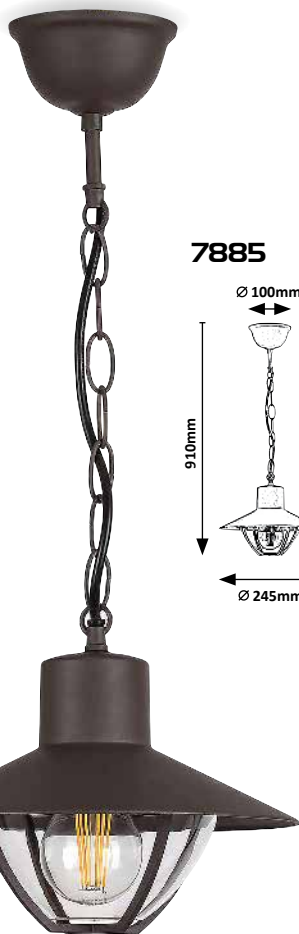

# ALMADA

**7884**

**7886**

**7885**

**7884** (M) (P)

☒ E27 / 1x max. 10W  
IP44 • 19855  
brown/transparent

**7885** (M) (P)

☒ E27 / 1x max. 10W  
IP44 • 19855  
brown/transparent

**7886** (M) (P)

☒ E27 / 1x max. 10W  
IP44 • 19855  
brown/transparent