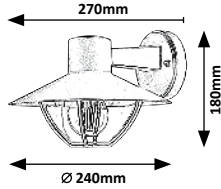

# ALMADA

**7884**

**7886**

**7885**

**7884** (M) (P)

☒ E27 / 1x max. 10W  
IP44 • 19855  
brown/transparent

**7885** (M) (P)

☒ E27 / 1x max. 10W  
IP44 • 19855  
brown/transparent

**7886** (M) (P)

☒ E27 / 1x max. 10W  
IP44 • 19855  
brown/transparent