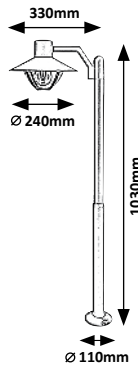

# ALMADA

**7884**

**7886**

**7885**

**7884** (M) (P)

☒ E27 / 1x max. 10W  
IP44 • 19855  
brown/transparent

**7885** (M) (P)

☒ E27 / 1x max. 10W  
IP44 • 19855  
brown/transparent

**7886** (M) (P)

☒ E27 / 1x max. 10W  
IP44 • 19855  
brown/transparent