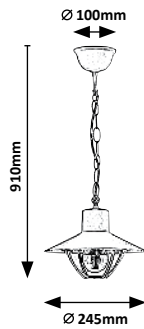

# ALMADA

**7884**

**7886**

**7885**

**7884** (M) (P)

☒ E27 / 1x max. 10W  
IP44 • 19855  
brown/transparent

**7885** (M) (P)

☒ E27 / 1x max. 10W  
IP44 • 19855  
brown/transparent

**7886** (M) (P)

☒ E27 / 1x max. 10W  
IP44 • 19855  
brown/transparent