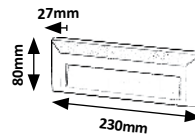

TRENTO

8893

8894

PUEBLO

8011

8893

(P)

LED / 3W
(100lm, 4000K) incl.
IP65
white