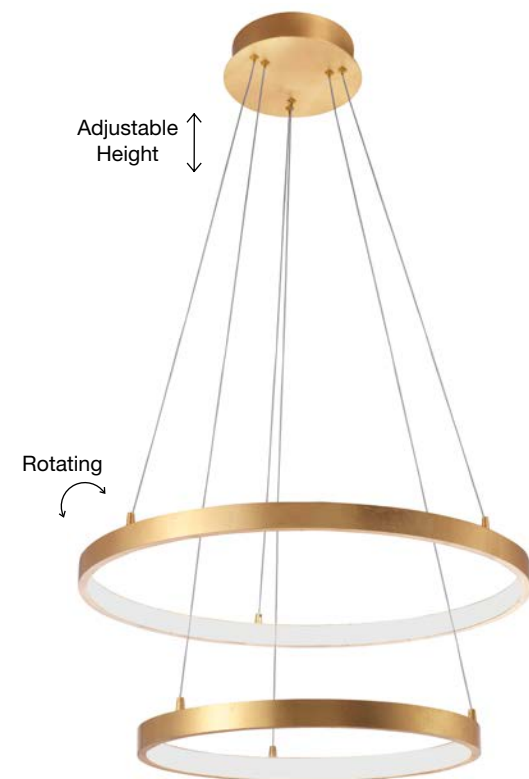

**LEON - 9501430**  
 Triac Dimmable  
 Gold Leaf Aluminium  
 & Acrylic  
 LED 83 Watt 230 Volt  
 5597Lm 3000K IP20  
 D1: 61 D2: 45 D3: 35.5 H: 150 cm

**LEON - 8100281**  
 Gold Leaf Aluminium  
 & Acrylic  
 LED 67 Watt 230 Volt  
 3643Lm 3000K IP20  
 D1: 60 D2: 44 H: 150 cm

WIDTH  
1.2 cm

**LEON - 8100282**  
 Gold Leaf Aluminium  
 & Acrylic  
 LED 42 Watt 230 Volt  
 3529Lm 3000K IP20  
 L: 64 W: 45 H: 14 cm

**LEON - 9512110**  
 Gold Leaf Aluminium  
 & Acrylic  
 LED 23 Watt 230 Volt  
 1760Lm 3000K IP20  
 D: 29 H: 143 cm