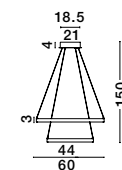

**LEON - 9501430**  
 Triac Dimmable  
 Gold Leaf Aluminium  
 & Acrylic  
 LED 83 Watt 230 Volt  
 5597Lm 3000K IP20  
 D1: 61 D2: 45 D3: 35.5 H: 150 cm

**LEON - 8100281**  
 Gold Leaf Aluminium  
 & Acrylic  
 LED 67 Watt 230 Volt  
 3643Lm 3000K IP20  
 D1: 60 D2: 44 H: 150 cm

WIDTH  
1.2 cm

**LEON - 8100282**  
 Gold Leaf Aluminium  
 & Acrylic  
 LED 42 Watt 230 Volt  
 3529Lm 3000K IP20  
 L: 64 W: 45 H: 14 cm

**LEON - 9512110**  
 Gold Leaf Aluminium  
 & Acrylic  
 LED 23 Watt 230 Volt  
 1760Lm 3000K IP20  
 D: 29 H: 143 cm