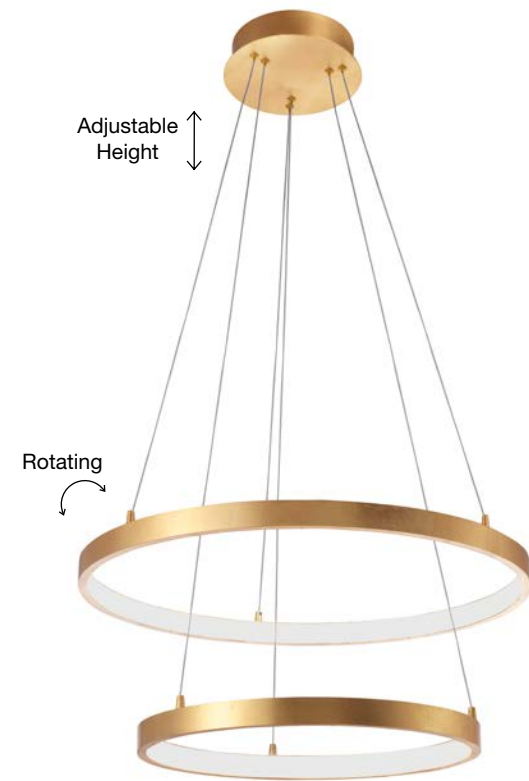

**LEON - 9501430**  
 Triac Dimmable  
 Gold Leaf Aluminium  
 & Acrylic  
 LED 83 Watt 230 Volt  
 5597Lm 3000K IP20  
 D1: 61 D2: 45 D3: 35.5 H: 150 cm

**LEON - 8100281**  
 Gold Leaf Aluminium  
 & Acrylic  
 LED 67 Watt 230 Volt  
 3643Lm 3000K IP20  
 D1: 60 D2: 44 H: 150 cm

WIDTH  
1.2 cm

**LEON - 8100282**  
 Gold Leaf Aluminium  
 & Acrylic  
 LED 42 Watt 230 Volt  
 3529Lm 3000K IP20  
 L: 64 W: 45 H: 14 cm

**LEON - 9512110**  
 Gold Leaf Aluminium  
 & Acrylic  
 LED 23 Watt 230 Volt  
 1760Lm 3000K IP20  
 D: 29 H: 143 cm