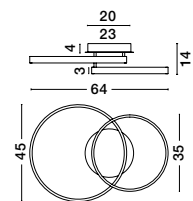

**LEON - 9501430**  
 Triac Dimmable  
 Gold Leaf Aluminium  
 & Acrylic  
 LED 83 Watt 230 Volt  
 5597Lm 3000K IP20  
 D1: 61 D2: 45 D3: 35.5 H: 150 cm

**LEON - 8100281**  
 Gold Leaf Aluminium  
 & Acrylic  
 LED 67 Watt 230 Volt  
 3643Lm 3000K IP20  
 D1: 60 D2: 44 H: 150 cm

WIDTH  
1.2 cm

**LEON - 8100282**  
 Gold Leaf Aluminium  
 & Acrylic  
 LED 42 Watt 230 Volt  
 3529Lm 3000K IP20  
 L: 64 W: 45 H: 14 cm

**LEON - 9512110**  
 Gold Leaf Aluminium  
 & Acrylic  
 LED 23 Watt 230 Volt  
 1760Lm 3000K IP20  
 D: 29 H: 143 cm