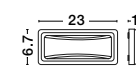

IP54

PULSAR - 811501

Dark Gray ABS
Acrylic Diffuser
LED 4 Watt 557Lm
3000K or 4000K
220-220 Volt 50Hz
Beam Angle 62° IP54
AC Driver Included
L: 23 W: 3 H: 8 cm

PULSAR - 812104

Dark Gray ABS
Acrylic White Diffuser
LED 6 Watt 480Lm
3000K or 4000K
220-220 Volt 50Hz
Beam Angle 48° IP54
AC Driver Included
L: 23 W: 10 H: 6.7 cm