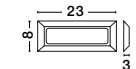

PULSAR - 811501

Dark Gray ABS
Acrylic Diffuser
LED 4 Watt 557Lm
3000K or 4000K
220-220 Volt 50Hz
Beam Angle 62° IP54
AC Driver Included
L: 23 W: 3 H: 8 cm