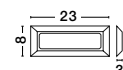

PULSAR - 811501

Dark Gray ABS
Acrylic Diffuser
LED 4 Watt 557Lm
3000K or 4000K
220-220 Volt 50Hz
Beam Angle 62° IP54
AC Driver Included
L: 23 W: 3 H: 8 cm