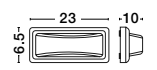

PULSAR - 812103

Dark Gray ABS
Acrylic White Diffuser
LED 6 Watt 683Lm
3000K or 4000K
220-220 Volt 50Hz
Beam Angle 67° IP54
AC Driver Included
L: 23 W: 10 H: 6.5 cm