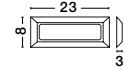

PULSAR - 811501

Dark Gray ABS
Acrylic Diffuser
LED 4 Watt 557Lm
3000K or 4000K
220-220 Volt 50Hz
Beam Angle 62° IP54
AC Driver Included
L: 23 W: 3 H: 8 cm