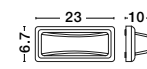

PULSAR - 812104

Dark Gray ABS
Acrylic White Diffuser
LED 6 Watt 480Lm
3000K or 4000K
220-220 Volt 50Hz
Beam Angle 48° IP54
AC Driver Included
L: 23 W: 10 H: 6.7 cm