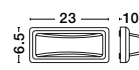

PULSAR - 812103

Dark Gray ABS
Acrylic White Diffuser
LED 6 Watt 683Lm
3000K or 4000K
220-220 Volt 50Hz
Beam Angle 67° IP54
AC Driver Included
L: 23 W: 10 H: 6.5 cm