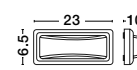

PULSAR - 812103

Dark Gray ABS
Acrylic White Diffuser
LED 6 Watt 683Lm
3000K or 4000K
220-220 Volt 50Hz
Beam Angle 67° IP54
AC Driver Included
L: 23 W: 10 H: 6.5 cm