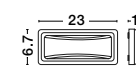

PULSAR - 812104

Dark Gray ABS
Acrylic White Diffuser
LED 6 Watt 480Lm
3000K or 4000K
220-220 Volt 50Hz
Beam Angle 48° IP54
AC Driver Included
L: 23 W: 10 H: 6.7 cm