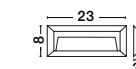

PULSAR - 811502

Dark Gray ABS
LED 2 Watt 365.14Lm
3000K 220-220 Volt 50Hz
Beam Angle 32° IP54
AC Driver Included
L: 23 W: 3 H: 8 cm