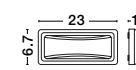

IP54

**PULSAR - 811501**

Dark Gray ABS  
Acrylic Diffuser  
LED 4 Watt 557Lm  
3000K or 4000K  
220-220 Volt 50Hz  
Beam Angle 62° IP54  
AC Driver Included  
L: 23 W: 3 H: 8 cm

**PULSAR - 812104**

Dark Gray ABS  
Acrylic White Diffuser  
LED 6 Watt 480Lm  
3000K or 4000K  
220-220 Volt 50Hz  
Beam Angle 48° IP54  
AC Driver Included  
L: 23 W: 10 H: 6.7 cm