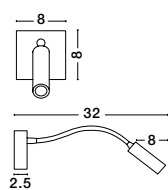

Black Aluminium
Adjustable
Switch On/Off
LED Samsung 3 Watt
190Lm 3000K IP20
L: 32 W: 8 H: 8 cm

MADISON - 8128202

White Aluminium
Adjustable
Switch On/Off
LED Samsung 3 Watt
190Lm 3000K IP20
L: 32 W: 8 H: 8 cm

MADISON - 8128203

Black Aluminium
Adjustable
Switch On/Off
LED Samsung 3 Watt
190Lm 3000K IP20
L: 32 W: 8 H: 8 cm

MADISON - 8128201

Chrome Aluminium
Adjustable
Switch On/Off
LED Samsung 3 Watt
190Lm 3000K IP20
L: 32 W: 8 H: 8 cm