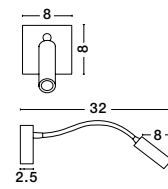

FLEX - 9701613

Chrome Aluminium
Adjustable
Switch On/Off
LED 3 Watt
190Lm 3000K IP20
D: 7 H: 30 cm

FLEX - 9701611

Sandy White Aluminium
Adjustable
Switch On/Off
LED 3 Watt
190Lm 3000K IP20
D: 7 H: 30 cm

MADISON - 8128204

Black Aluminium
Adjustable
Switch On/Off
LED Samsung 3 Watt
190Lm 3000K IP20
L: 32 W: 8 H: 8 cm

MADISON - 8128202

White Aluminium
Adjustable
Switch On/Off
LED Samsung 3 Watt
190Lm 3000K IP20
L: 32 W: 8 H: 8 cm

MADISON - 8128203

Black Aluminium
Adjustable
Switch On/Off
LED Samsung 3 Watt
190Lm 3000K IP20
L: 32 W: 8 H: 8 cm

MADISON - 8128201

Chrome Aluminium
Adjustable
Switch On/Off
LED Samsung 3 Watt
190Lm 3000K IP20
L: 32 W: 8 H: 8 cm