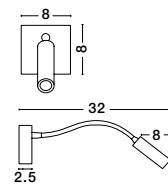

FLEX - 9701613

Chrome Aluminium
Adjustable
Switch On/Off
LED 3 Watt
190Lm 3000K IP20
D: 7 H: 30 cm

FLEX - 9701611

Sandy White Aluminium
Adjustable
Switch On/Off
LED 3 Watt
190Lm 3000K IP20
D: 7 H: 30 cm

MADISON - 8128204

Black Aluminium
Adjustable
Switch On/Off
LED Samsung 3 Watt
190Lm 3000K IP20
L: 32 W: 8 H: 8 cm

MADISON - 8128202

White Aluminium
Adjustable
Switch On/Off
LED Samsung 3 Watt
190Lm 3000K IP20
L: 32 W: 8 H: 8 cm

MADISON - 8128203

Black Aluminium
Adjustable
Switch On/Off
LED Samsung 3 Watt
190Lm 3000K IP20
L: 32 W: 8 H: 8 cm

MADISON - 8128201

Chrome Aluminium
Adjustable
Switch On/Off
LED Samsung 3 Watt
190Lm 3000K IP20
L: 32 W: 8 H: 8 cm